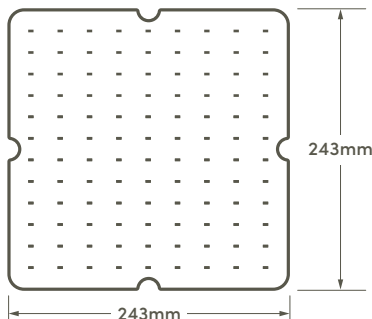

Colombia 15w LED Square Gear Tray

Features

- Specific LED chip layout to allow for even light distribution
- Push Fit connectors for quick and simple installation

Technical information

Wattage:	15w
Lumen output:	1500lm
Lumens per Watt:	80lm
CCT:	4000k
Voltage:	220-240v
Weight (kg):	0.2

Product code: **HSLED15SQ**