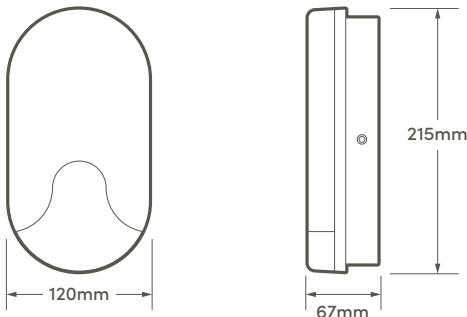

## Michigan 12w LED Oval Wall Light

ANTHRACITE GREY OR WHITE

### Features

- Discreetly sized bulkhead
- Durable, polycarbonate body and opal diffuser
- Ideal for indoor or outdoor use

### Technical information

Wattage:	12w
Lumen output:	960lm
Lumens per watt:	80lm/w
CCT:	3000/4000/6000k
Voltage:	220-240v

Anthracite Grey:	HSLEDBHO/GRY
White:	HSLEDBHO/WH