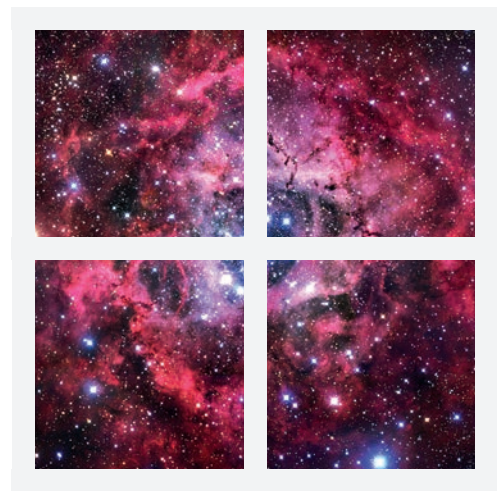

Sky Scenes

Sky Scene M - Cosmo Night Scene

Available in:

2 x 2 configuration (4 panels)

3 x 2 configuration (6 panels)

3 x 3 configuration (9 panels)

- 600 x 600 30W back illuminated
- Suitable for 15mm or 25mm standard exposed grid ceiling
- None dimmable, flicker free remote driver
- Steel Housing and back plate, aluminium frame, white finish
- IP20 – TPB Rated – 5 year warranty

Ideal for conference rooms, offices, meeting rooms, corridors, dental, schools and waiting rooms

LUX-SKY-M-22P