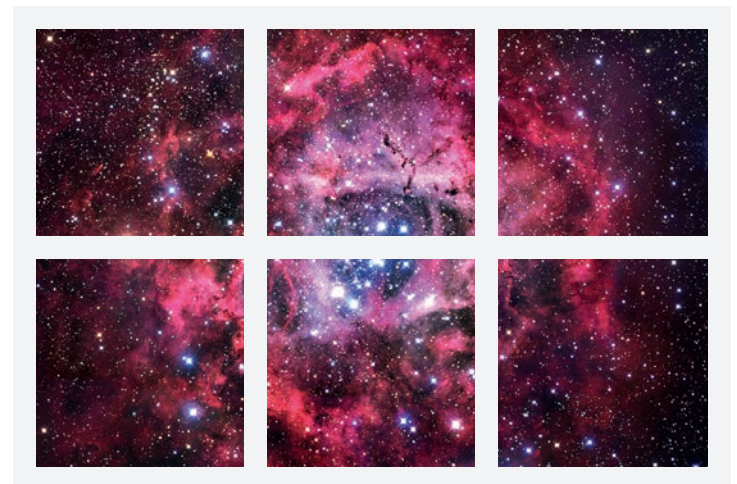

LUX-SKY-M-32P