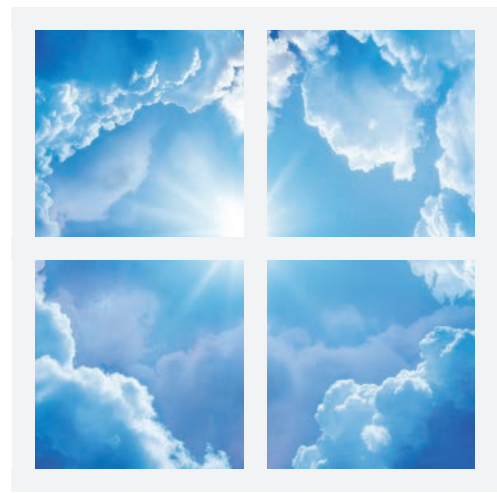

Sky Scenes

Sky Scene A - Blue Sky Cloud Scene

Available in:

2 x 2 configuration (4 panels)

3 x 2 configuration (6 panels)

3 x 3 configuration (9 panels)

- 600 x 600 30W back illuminated
- Suitable for 15mm or 25mm standard exposed grid ceiling
- None dimmable, flicker free remote driver
- Steel Housing and back plate, aluminium frame, white finish
- IP20 – TPB Rated – 5 year warranty

Ideal for conference rooms, offices, meeting rooms, corridors, dental, schools and waiting rooms

LUX-SKY-A-22P