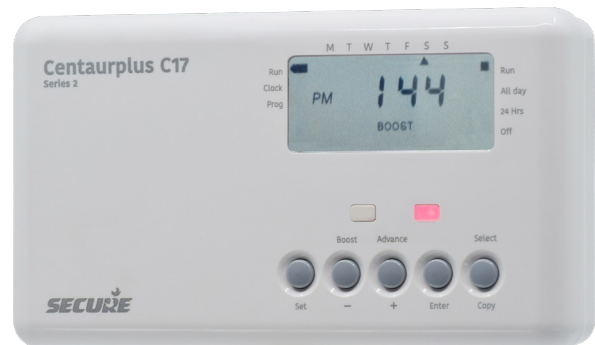

## Electronic time control

CentaurPlus single channel, 7-day control suitable for combi boiler applications, an extra heating zone, or the pump on a solid fuel boiler. Highly popular and affordable, the latest Series 2 units now feature an upgraded back-lit display screen and incorporate an automatic GMT/ BST clock.

All models feature an industry standard six-pin backplate, which permits easy replacement/upgrade, with the C17 being suitable for use with combi boilers and the C27 being ideal for non-combi boiler installations, where a hot water cylinder is in use.