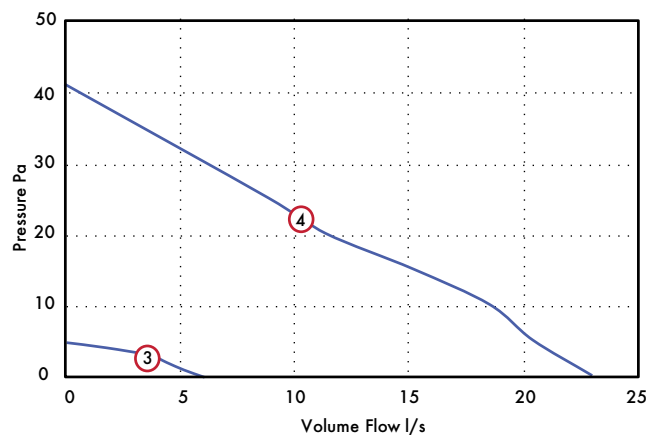

Model	Stock Ref
VASF100HT (closed grille)	477436B
VASF100HTO (open grille)	495699

Dimensions (mm)

Closed Grille

Open Grille

Grille	A	B	C	D	EØ
Closed	160	117	37	80	99
Open	160	117	22	80	99

Weight 0.7kg

Performance Guide

Closed Grille

	Model	Speed	l/s	Watts	Warranty (years)
2 Speed	VASF100B/T/	① Low	6	2.7	2
	HT	② High	21	4.8	

Open Grille

	Model	Speed	l/s	Watts	Warranty (years)
2 Speed	VASF100BO/	③ Low	6	2.7	2
	TO/HTO/ PIRVO	④ High	23	4.8	