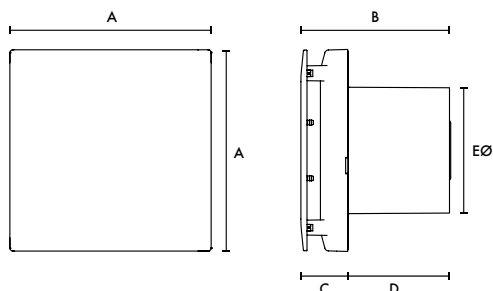

Model	Stock Ref
VASF100HT (closed grille)	477436B
VASF100HTO (open grille)	495699

Dimensions (mm)

Closed Grille

Open Grille

Grille	A	B	C	D	EØ
Closed	160	117	37	80	99
Open	160	117	22	80	99

Weight 0.7kg

Performance Guide