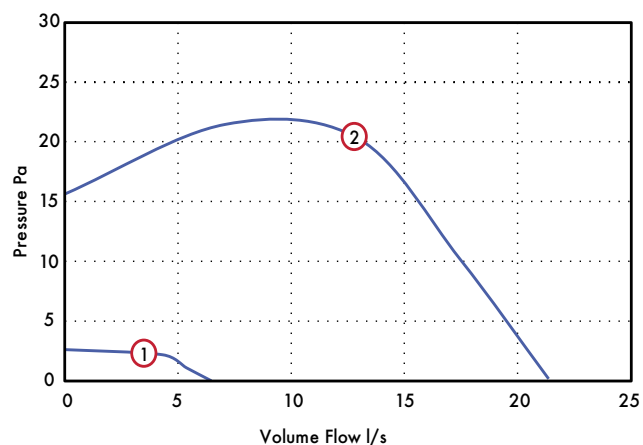

Model	Stock Ref
VASF100HT (closed grille)	477436B
VASF100HTO (open grille)	495699

Dimensions (mm)

Closed Grille

Open Grille

Grille	A	B	C	D	EØ
Closed	160	117	37	80	99
Open	160	117	22	80	99

Weight 0.7kg

Performance Guide

Closed Grille

	Model	Speed	l/s	Watts	Warranty (years)
2 Speed	VASF100B/T/	① Low	6	2.7	2
	HT	② High	21	4.8	

Open Grille

	Model	Speed	l/s	Watts	Warranty (years)
2 Speed	VASF100BO/	③ Low	6	2.7	2
	TO/HTO/ PIRVO	④ High	23	4.8	