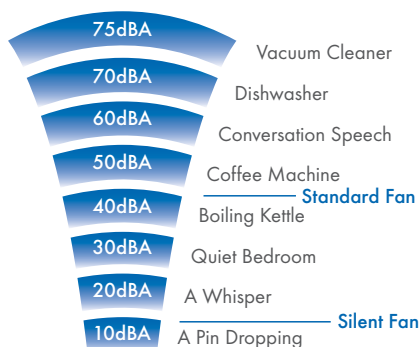

Silent Fan

- NEW - Now with stylish open front models
- From only 12dB(A)
- IPX5 - Zone 1 rated
- Meets current Building Regulations Approved Document F and L
- 2 speeds to choose from at installation
- Back draught shutters included
- High efficiency motor
- 2 year warranty
- Suitable for wall, ceiling, window and panel mounting

Silent Fan Axial Bathroom/Toilet Fan

The new Silent Fan Range from Vent-Axia not only delivers stylish and silent ventilation without compromise on performance, but now comes with even more features and more model options providing flexibility when choosing the right fan.