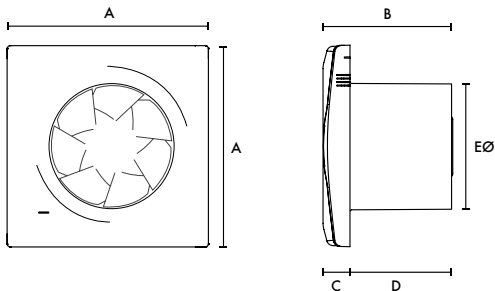

Model	Stock Ref
VASF100HT (closed grille)	477436B
VASF100HTO (open grille)	495699

Dimensions (mm)

Closed Grille

Open Grille

Grille	A	B	C	D	EØ
Closed	160	117	37	80	99
Open	160	117	22	80	99

Weight 0.7kg

Performance Guide