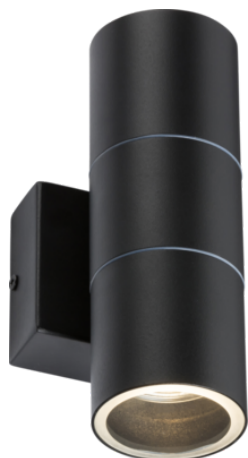

DATASHEET

OWALL2BK

230V IP54 GU10 Up and Down Wall Light - Black

www.mlaccessories.co.uk

MLA PART CODE	OWALL2BK
DESCRIPTION	230V IP54 GU10 Up and Down Wall Light - Black
NET WEIGHT (KG)	0.71
FINISH	Matt Black
DIFFUSER	Clear
DIMENSIONS (MM)	Diameter - 60 Height - 170 Projection - 96 Base Width - 81 Base Height - 71
CONSTRUCTION	Construction - 201 Stainless steel
CLASS	I
IP RATING	IP54
MAX. WATTAGE (W)	2x20
LAMP TECHNOLOGY	Halogen / LED Compatible
LAMP BASE	GU10
LAMP INCLUDED	No
LED COMPATIBLE	Yes
DIMMABLE	Lamp dependent
INPUT VOLTAGE	230V 50Hz
WARRANTY	2year(s)
MANUFACTURED IN ACCORDANCE WITH	BS EN 60598
ORIGIN OF MANUFACTURE	China
DECLARATION OF CONFORMITY (HELD ON FILE)	Yes
EAN	5056270818635