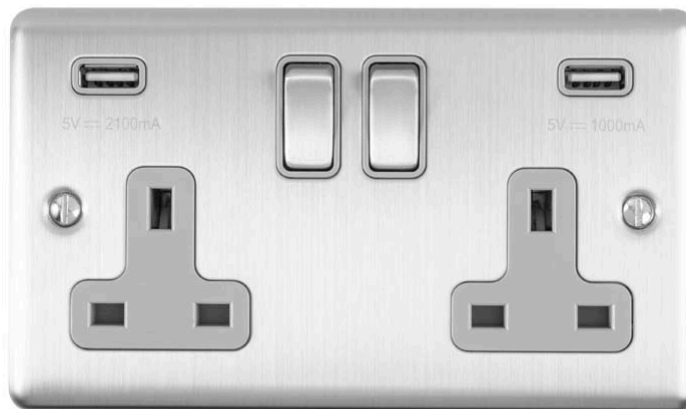

## Enhance Decorative 2 Gang USB Socket

### Enhance Decorative 2 Gang USB Socket

Enhance Decorative 2 Gang 13Amp Switched Socket With Comb 3.1 Amp Usb Outlets. Available in SSS, PSS, Antique Brass, Black Nickel & Matt Black with matching rockers.