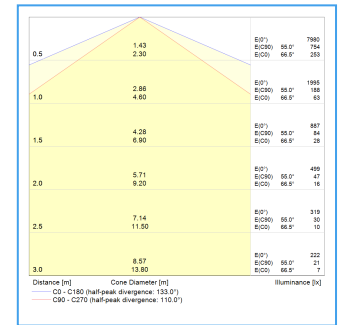

Solray Select LED Batten 5ft 28-48W

EL5SR2B

PRODUCT DATA

LUMENS (lm)	7200lm
WATTAGE (W)	28-48W
COLOUR TEMPERATURE (K)	4000K
WEIGHT (kg)	1.5kg
BEAM ANGLE	110° x 130°
CRI	>85
REPLACEMENT FOR	Single or twin T8 58W 5ft and Single or Twin T5 80W 5ft
DIMENSIONS (mm)	1530 x 60 x 74mm
PRODUCT TYPE	Linear battens
EFFICIENCY (lm/w)	Up to 161lm/W
RATED LIFETIME (hrs)	50,000hrs
IP	20
HOUSING COLOUR	RAL9003
WORKING ENVIRONMENT	-20°C to 35°C
WARRANTY	5 year
L70 RATING (hrs)	>80000hrs

SELECTABLE SETTINGS

WATTAGE	LUMENS	WATTAGE	LUMENS
28W	4500lm		
35W	5500lm		
42W	6500lm		
48W	7200lm		

KEY FEATURES

Perfect for new installations and like-for-like replacements, this batten allows the client to choose the light level that they require during the installation process. This exciting development means that the Solray Select is equivalent to both Single and Twin T5 Fluorescent Tubes with lumen range of 4500-7200 lumens. The flicker free operation, BESA mounting and M20 cable entry allow the unit to easily replace older fluorescent models.

COMMERCIAL APPLICATIONS

Offices, schools, corridors, medical centres

POLAR CURVE DIAGRAM

CONE DIAGRAM

DIMENSIONS