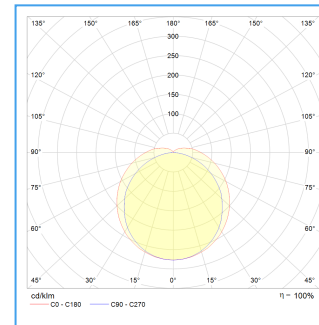

Solray Select LED Batten 5ft 28-48W

EL5SR2B

PRODUCT DATA

LUMENS (lm)	7200lm
WATTAGE (W)	28-48W
COLOUR TEMPERATURE (K)	4000K
WEIGHT (kg)	1.5kg
BEAM ANGLE	110° x 130°
CRI	>85
REPLACEMENT FOR	Single or twin T8 58W 5ft and Single or Twin T5 80W 5ft
DIMENSIONS (mm)	1530 x 60 x 74mm
PRODUCT TYPE	Linear battens
EFFICIENCY (lm/w)	Up to 161lm/W
RATED LIFETIME (hrs)	50,000hrs
IP	20
HOUSING COLOUR	RAL9003
WORKING ENVIRONMENT	-20°C to 35°C
WARRANTY	5 year
L70 RATING (hrs)	>80000hrs

SELECTABLE SETTINGS

WATTAGE	LUMENS	WATTAGE	LUMENS
28W	4500lm		
35W	5500lm		
42W	6500lm		
48W	7200lm		

KEY FEATURES

Perfect for new installations and like-for-like replacements, this batten allows the client to choose the light level that they require during the installation process. This exciting development means that the Solray Select is equivalent to both Single and Twin T5 Fluorescent Tubes with lumen range of 4500-7200 lumens. The flicker free operation, BESA mounting and M20 cable entry allow the unit to easily replace older fluorescent models.

COMMERCIAL APPLICATIONS

Offices, schools, corridors, medical centres

POLAR CURVE DIAGRAM

CONE DIAGRAM

DIMENSIONS