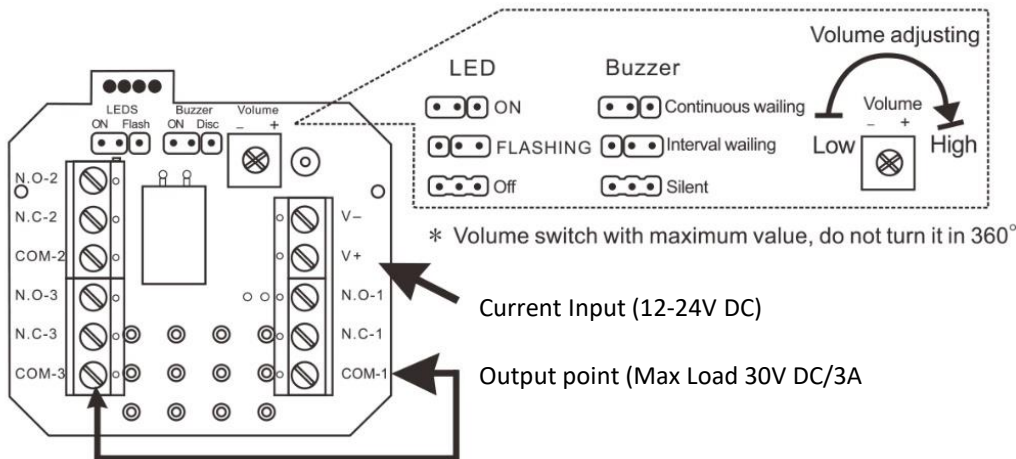

## ACP350 Triple Pole Emergency Call Point with Dual Light and Buzzer

***The Securefast ACP350 triple pole call point is designed for optimum security and visibility.***

The ACP350 shows a green box when the unit is in the locked state. If the unit is activated by pressing the emergency panel the door will unlock and the unit will flash red in addition to a sounder being activated.

To stop false activation the ACP350 is supplied with a flip cover and may be reset with the key provided.

The ACP350 is triple pole with three normally open or closed contacts for your convenience.

ACP350	Triple Pole Call Point
ACP350K	Spare Key

### Features & Benefits

- Triple pole contact
- Resettable via supplied key
- Dual light activation confirmation
- Alarm sounder included (can be set to silent, interval or continuous)
- Clear hinged cover included
- Resettable activation panel
- Surface mount (can also be fitted flush)
- Input voltage 12-24V DC
- Easy to assemble and install
- Buzzer sound - 70db

# ACP350 Triple Pole Emergency Call Point with Dual Light and Buzzer

Technical Information	
Power Supply	12V-24V DC
Operation Current	12V DC/18mA (Standby)/75mA (Operation) 24V DC/11mA (Standby)/41mA (Operation)
Buzzer	Set as silent, interval wailing or continuous wailing
Indicator	Dual-Colour (Red & Green) Red indicator to set blinking, on or off
Output	N.O/N.C/COM Output (Maximum load of 30V/3A)
Weight	192g
Dimensions (HxWxD)	64 x 93 x 90mm
Material	ABS, PC