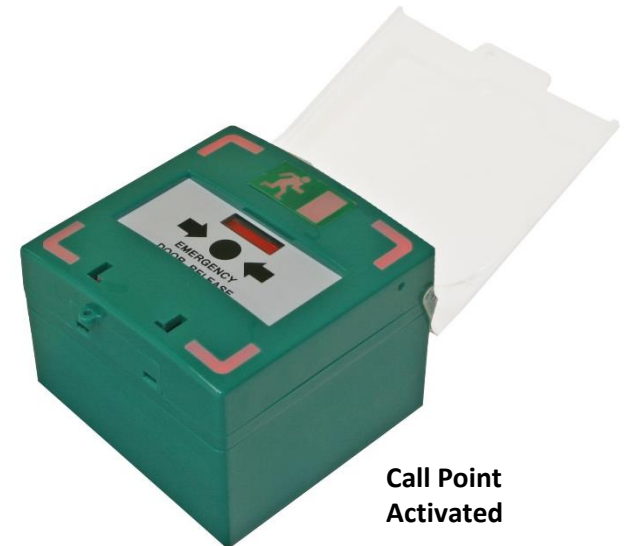

## ACP350 Triple Pole Emergency Call Point with Dual Light and Buzzer

***The Securefast ACP350 triple pole call point is designed for optimum security and visibility.***

The ACP350 shows a green box when the unit is in the locked state. If the unit is activated by pressing the emergency panel the door will unlock and the unit will flash red in addition to a sounder being activated.

To stop false activation the ACP350 is supplied with a flip cover and may be reset with the key provided.

The ACP350 is triple pole with three normally open or closed contacts for your convenience.

ACP350	Triple Pole Call Point
ACP350K	Spare Key

### Features & Benefits

- Triple pole contact
- Resettable via supplied key
- Dual light activation confirmation
- Alarm sounder included (can be set to silent, interval or continuous)
- Clear hinged cover included
- Resettable activation panel
- Surface mount (can also be fitted flush)
- Input voltage 12-24V DC
- Easy to assemble and install
- Buzzer sound - 70db

# ACP350 Triple Pole Emergency Call Point with Dual Light and Buzzer

Technical Information	
Power Supply	12V-24V DC
Operation Current	12V DC/18mA (Standby)/75mA (Operation) 24V DC/11mA (Standby)/41mA (Operation)
Buzzer	Set as silent, interval wailing or continuous wailing
Indicator	Dual-Colour (Red & Green) Red indicator to set blinking, on or off
Output	N.O/N.C/COM Output (Maximum load of 30V/3A)
Weight	192g
Dimensions (HxWxD)	64 x 93 x 90mm
Material	ABS, PC