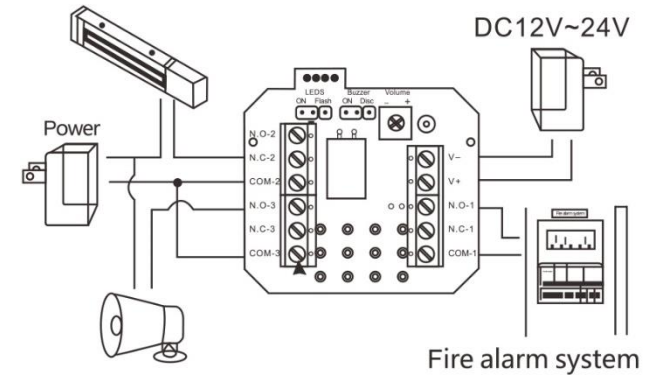

## ACP350 Triple Pole Emergency Call Point with Dual Light and Buzzer

***The Securefast ACP350 triple pole call point is designed for optimum security and visibility.***

The ACP350 shows a green box when the unit is in the locked state. If the unit is activated by pressing the emergency panel the door will unlock and the unit will flash red in addition to a sounder being activated.

To stop false activation the ACP350 is supplied with a flip cover and may be reset with the key provided.

The ACP350 is triple pole with three normally open or closed contacts for your convenience.

ACP350	Triple Pole Call Point
ACP350K	Spare Key

### Features & Benefits

- Triple pole contact
- Resettable via supplied key
- Dual light activation confirmation
- Alarm sounder included (can be set to silent, interval or continuous)
- Clear hinged cover included
- Resettable activation panel
- Surface mount (can also be fitted flush)
- Input voltage 12-24V DC
- Easy to assemble and install
- Buzzer sound - 70db

# ACP350 Triple Pole Emergency Call Point with Dual Light and Buzzer

Technical Information	
Power Supply	12V-24V DC
Operation Current	12V DC/18mA (Standby)/75mA (Operation) 24V DC/11mA (Standby)/41mA (Operation)
Buzzer	Set as silent, interval wailing or continuous wailing
Indicator	Dual-Colour (Red & Green) Red indicator to set blinking, on or off
Output	N.O/N.C/COM Output (Maximum load of 30V/3A)
Weight	192g
Dimensions (HxWxD)	64 x 93 x 90mm
Material	ABS, PC