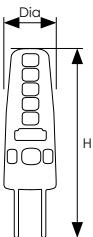

Lighting brilliance since 1878