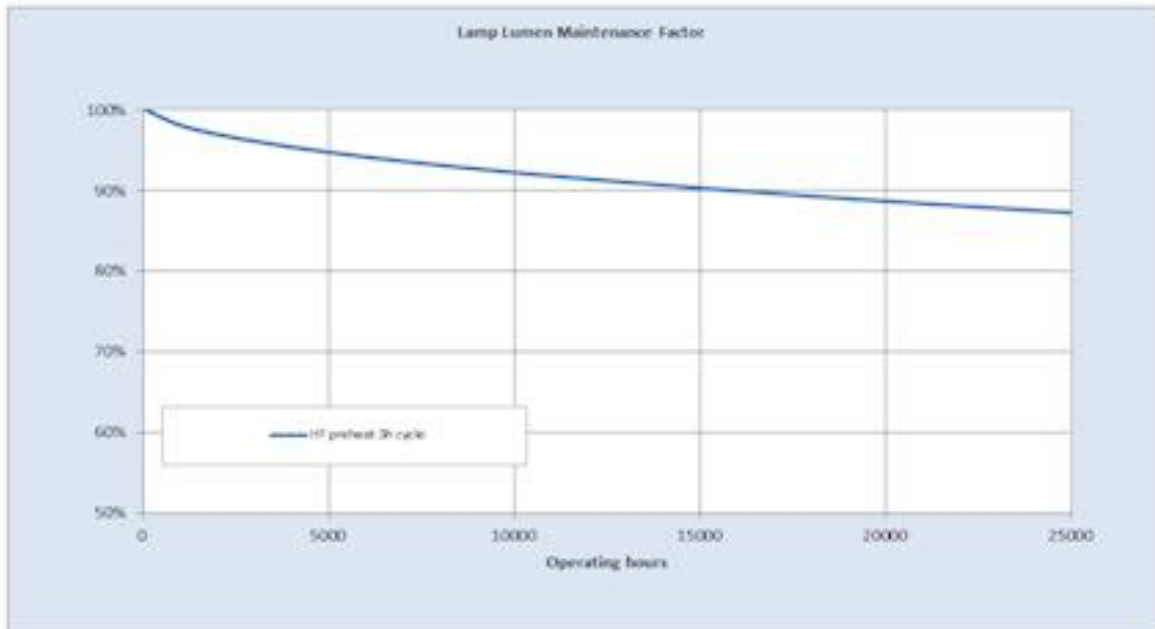

Lumen maintenance data