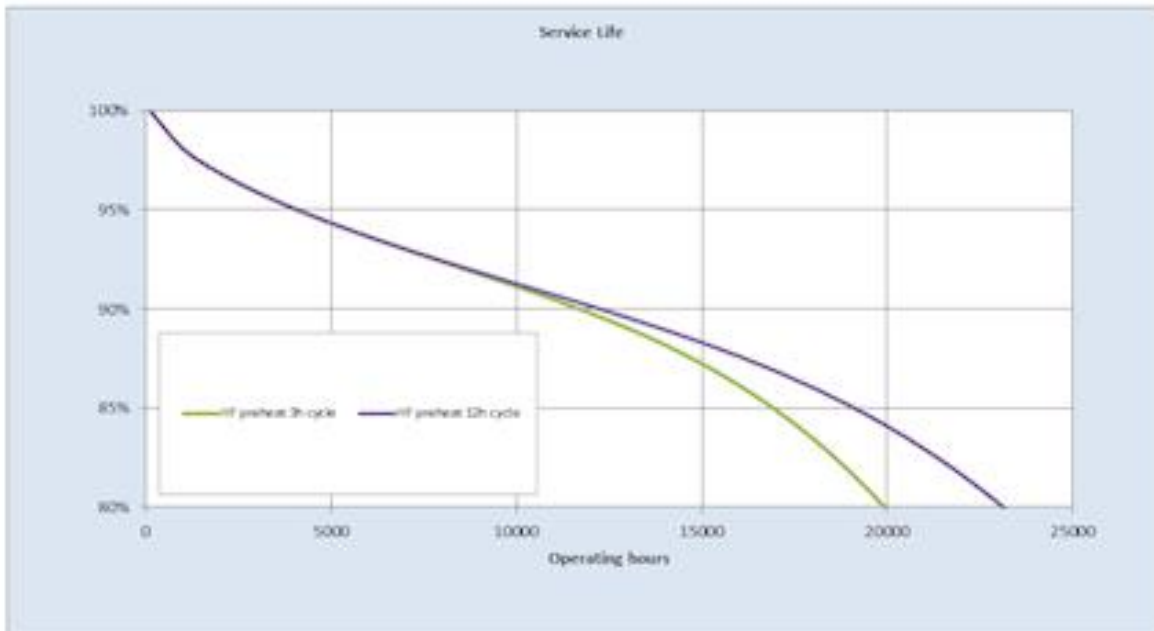

Service life data