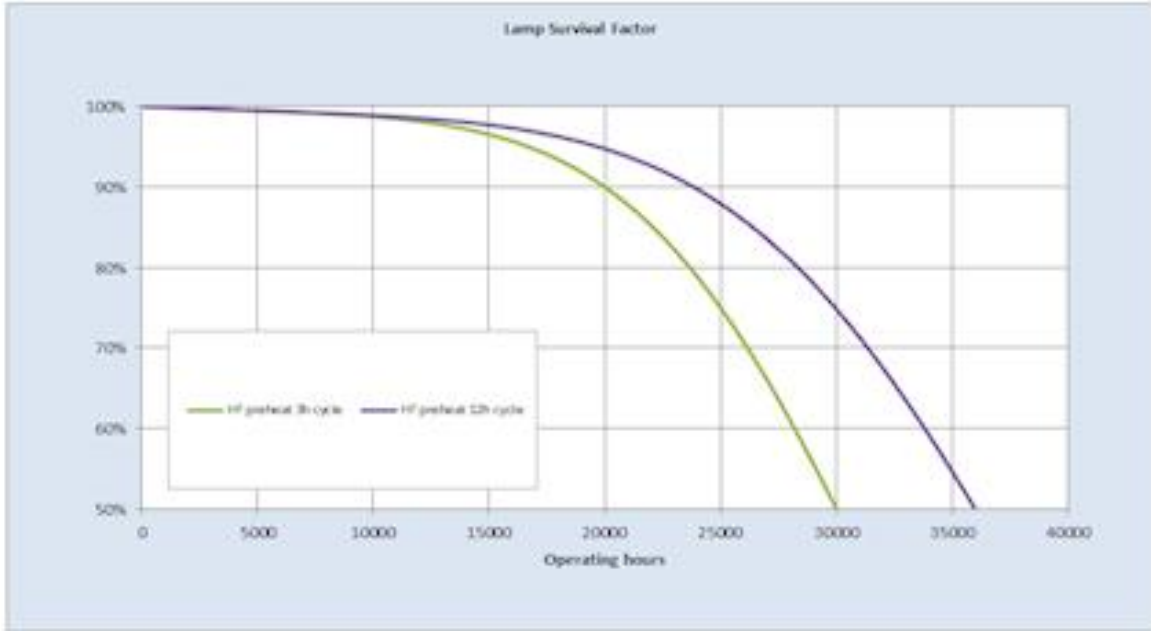

Survival data