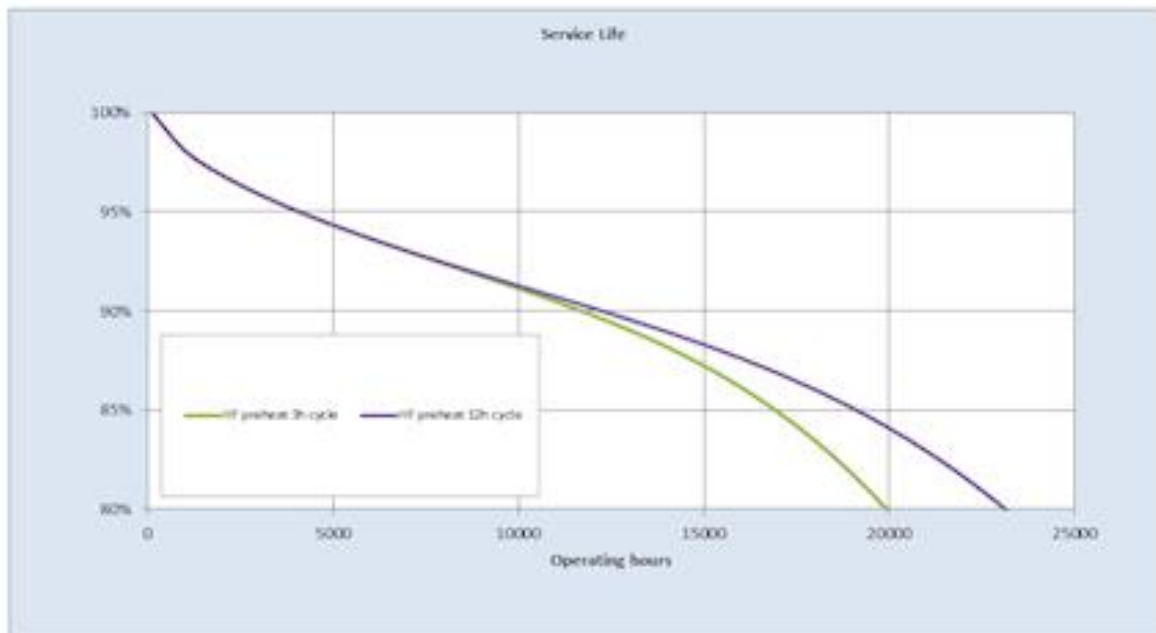

Service life data