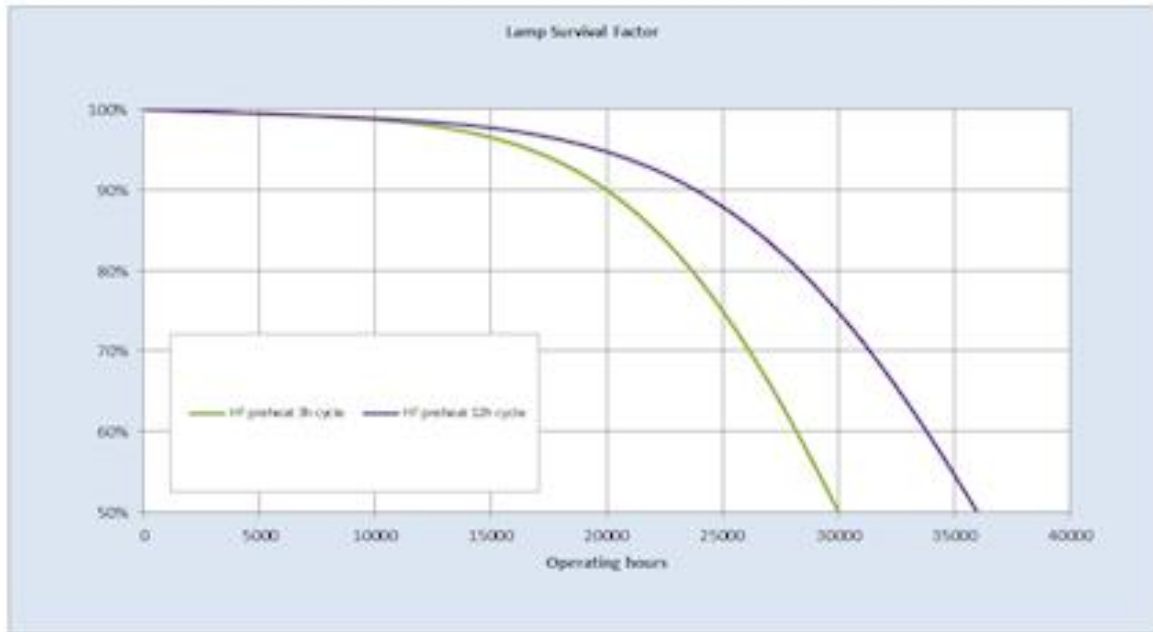

Survival data