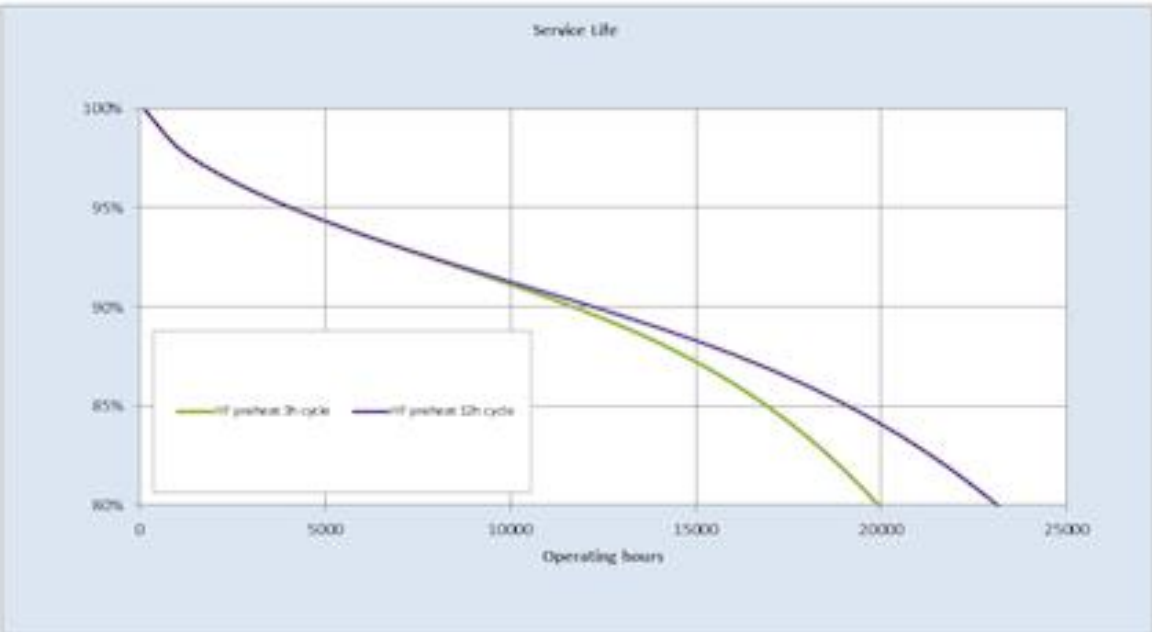

Technical drawing

Lumen maintenance data

Survival data

Service life data

Downloads & Links

[Go to the catalog site \(HTTP\)](#)

[Linear Fluorescent Lamps Catalogue \(PDF\)](#)

[LFL T5 LongLast™ Lamps - Data sheet \(EN\) \(PDF\)](#)