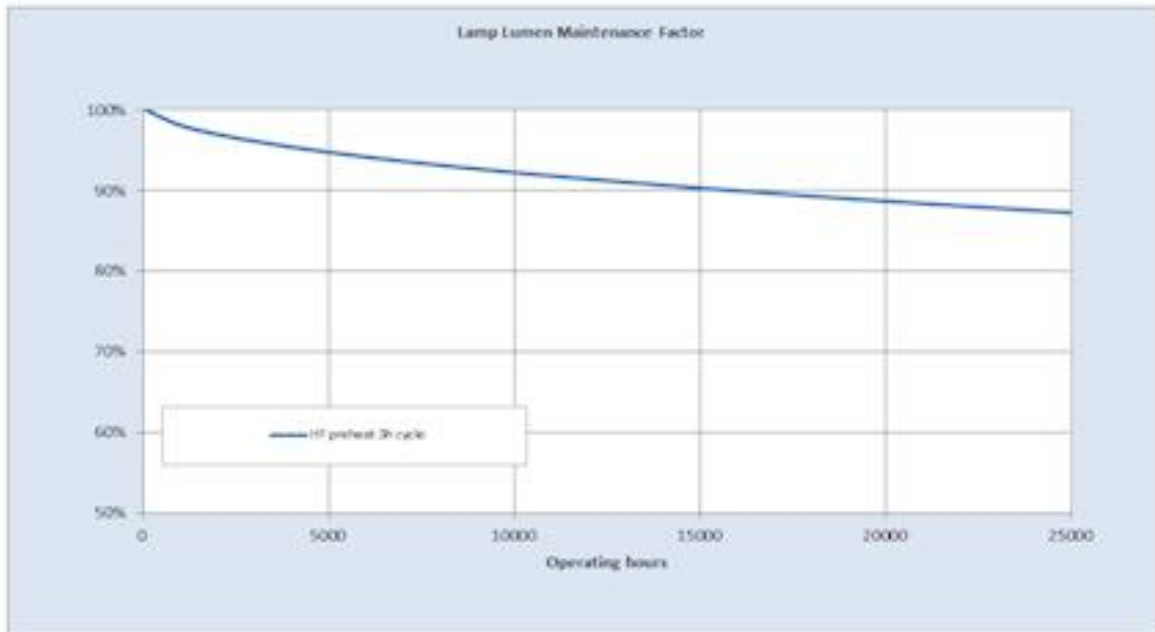

Lumen maintenance data