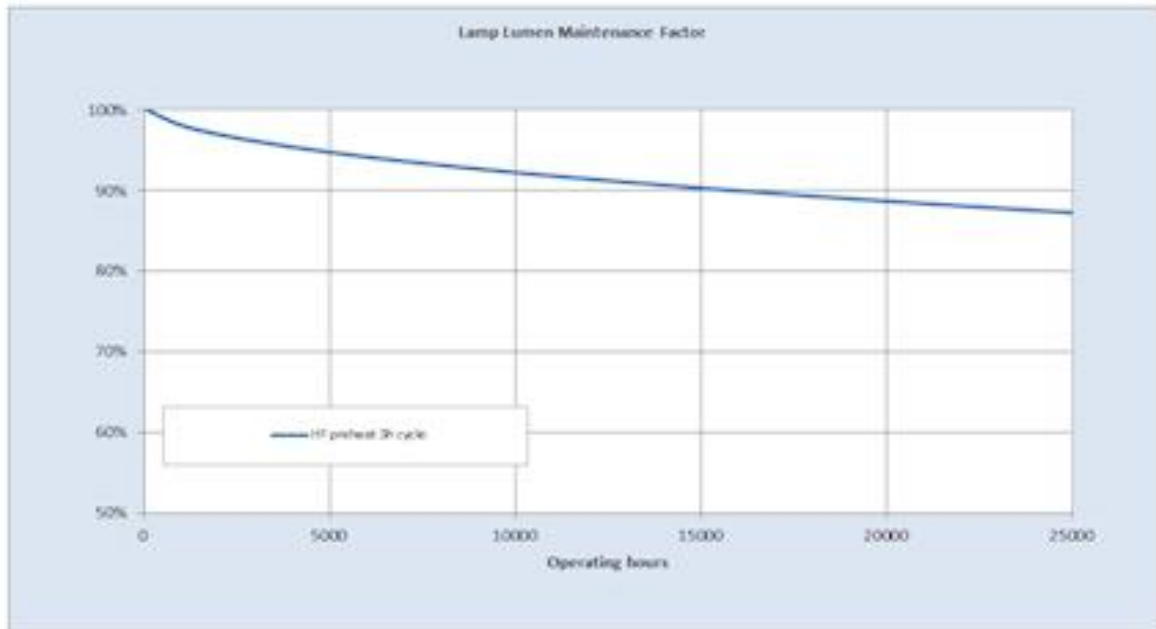

Lumen maintenance data