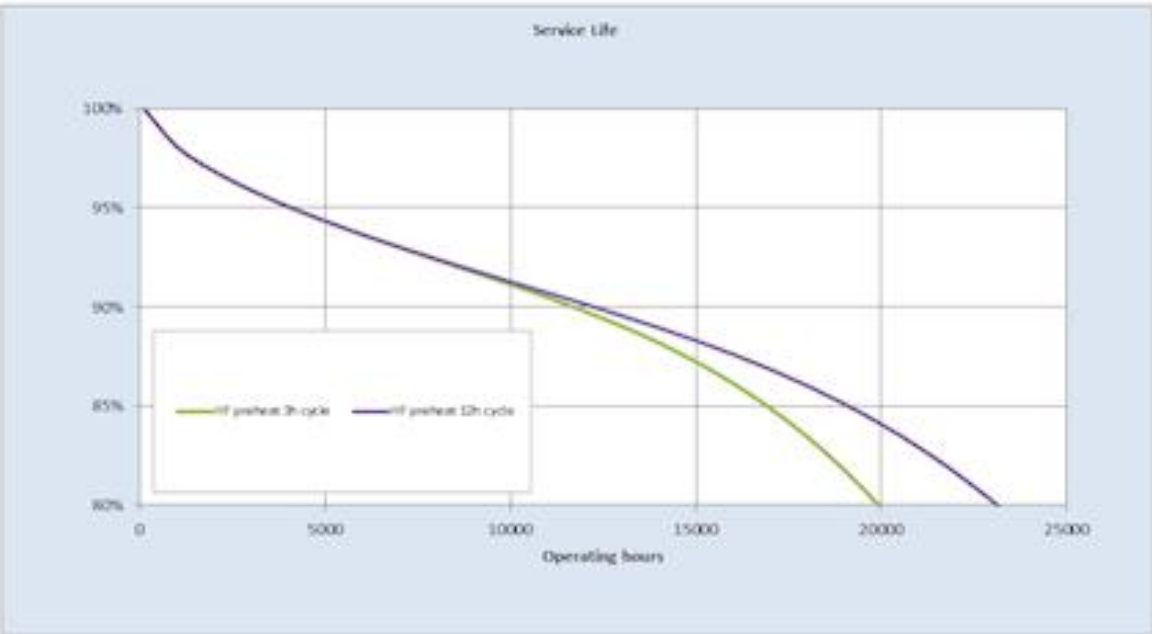

Service life data