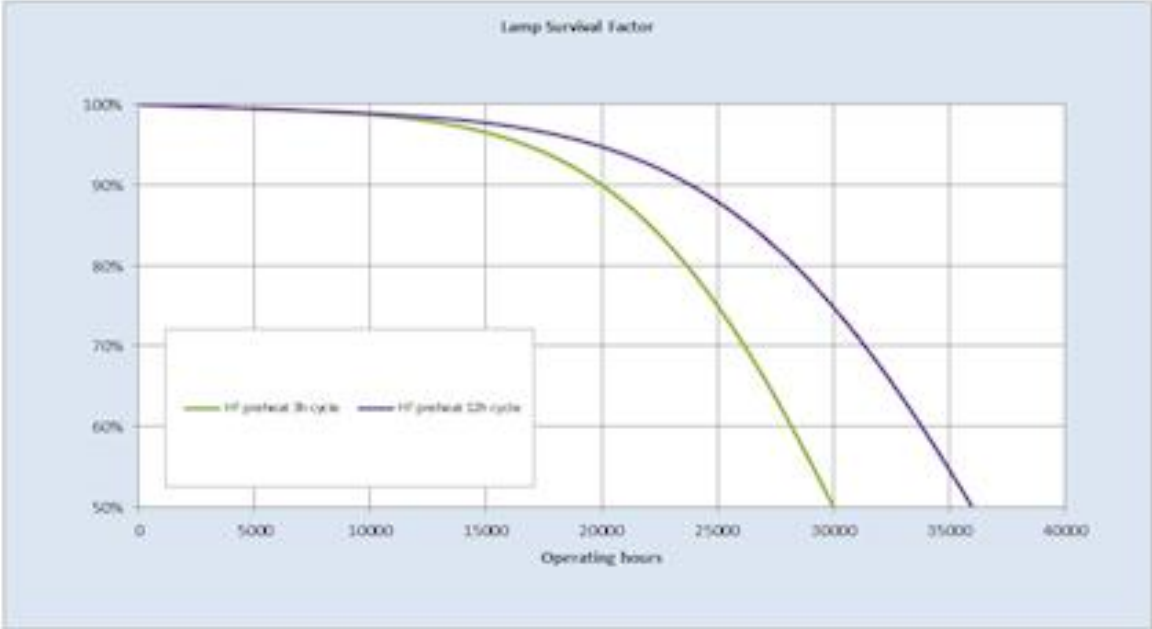

Survival data