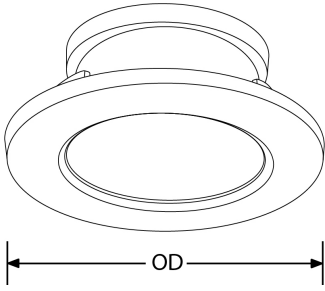

Product Description: R6™ Fixed IP65 Polycarbonate Baffled Downlight Bezel

IP65 Polycarbonate bezel for the AU-R6CWSBF. Available in matt black, polished chrome and satin nickel.

SKU Code	Finish Colour
AU-R6BFBZMB	Matt Black
AU-R6BFBZPC	Polished Chrome
AU-R6BFBZSN	Satin Nickel
AU-R6BFBZW	White

Line Drawing

Polar Curve

Colour

Feature & Benefits

- IP65 Polycarbonate bezel suitable for the AU-R6, AU-R6CS and AU-R6CWS.
- Available in matt black, polished chrome and satin nickel.

Product Specs:

Weight (Kg)	0.028
-------------	-------