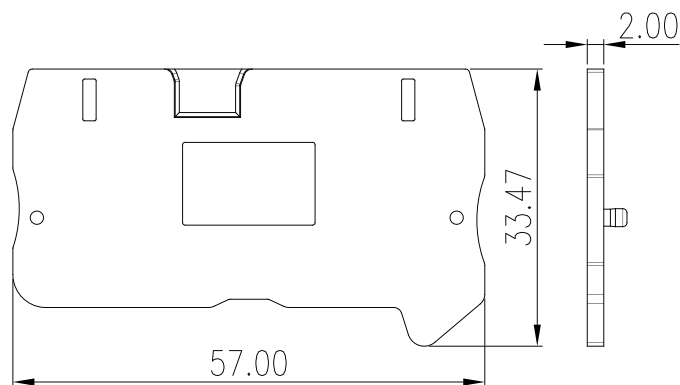

# DP4C

DIN Rail Terminal Blocks > Accessories

## Specification

Product description	END COVER
Color	GREY(default)
Material	PA66
Inflammability class	UL94-V0
Compatible products	DP4
Package	50 pcs / box