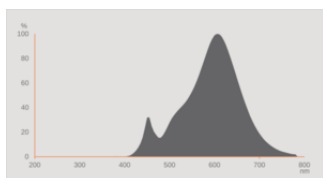

Product features

- Professional LED lamps for line voltage
- Beam angle: up to 300°
- Dimmable
- Base: E27, B22d

- Lifetime: up to 15,000 h
- Lamp made of glass
- Good quality of light; color rendering index $R_a \geq 80$; constant chromaticity

Photometrical data

Luminous flux	806 lm
Nominal useful luminous flux 90°	806 lm
Luminous efficacy	124 lm/W
Lumen main.fact.at end of nom.life time	0.70
Light color (designation)	Warm White
Color temperature	2700 K
Color rendering index Ra	≥80
Light color	827
Standard deviation of color matching	≤6 sdcM
Flickering metric (Pst LM)	1.0
Stroboscope effect metric (SVM)	0.9

Light technical data

Beam angle	300 °
Warm-up time (60 %)	< 0.50 s
Starting time	< 0.5 s
Rated beam angle (half peak value)	300.00 °

Dimensions & Weight

Overall length	105.00 mm
Diameter	60.00 mm
Maximum diameter	60 mm
Product weight	32.00 g