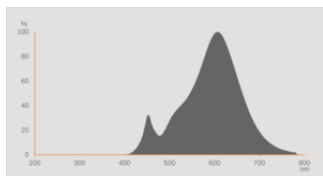

Product features

- Professional LED lamps for line voltage
- Dimmable
- Lifetime: up to 15,000 h
- Beam angle: up to 300°
- Lamp made of glass

- Good quality of light; color rendering index $R_a \geq 80$; constant chromaticity

Photometrical data

Luminous flux	470 lm
Nominal useful luminous flux 90°	470 lm
Luminous efficacy	97 lm/W
Lumen main.fact.at end of nom.life time	0.70
Light color (designation)	Warm White
Color temperature	2700 K
Color rendering index Ra	≥80
Light color	827
Standard deviation of color matching	≤5 sdcn
Rated LLMF at 6,000 h	0.80
Flickering metric (Pst LM)	1.0
Stroboscope effect metric (SVM)	0.4

Light technical data

Beam angle	300 °
Warm-up time (60 %)	< 0.50 s
Starting time	< 0.5 s
Rated beam angle (half peak value)	300.00 °

Dimensions & Weight

Overall length	97.00 mm
Diameter	35.00 mm
Maximum diameter	35 mm
Product weight	13.00 g