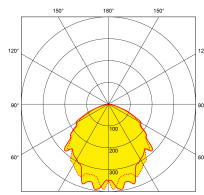

Product Description: Vela™ 10W Adjustable IP65 Driverless Floodlight

The IP65 driverless range of Vela™ floodlights comes complete with an ultra slim profile and high performance. Delivering 115lm/W and with the product being salt spray tested, it offers a solution for coastal applications.

SKU Code	Wattage	Colour	Lumens	Lumens/Watt	Beam Angle	Finish Colour	SKU Type
EN-FLV10/40	10	4000	1150	115	110	Black	Non Dimmable

Line Drawing

Polar Curve

Colour

Black

Feature & Benefits

- Aluminium housing for excellent heat dissipation
- IP65 rated
- Tempered frosted glass
- IK05 rated
- Pre-wired with 800mm of cable
- L70 30,000hrs
- Salt spray tested and approved
- 3 Year Warranty