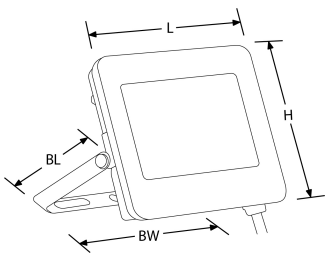

Product Description: Vela™ 10W Adjustable IP65 Driverless Floodlight

The IP65 driverless range of Vela™ floodlights comes complete with an ultra slim profile and high performance. Delivering 115lm/W and with the product being salt spray tested, it offers a solution for coastal applications.

SKU Code	Wattage	Colour	Lumens	Lumens/Watt	Beam Angle	Finish Colour	SKU Type
EN-FLV10/40	10	4000	1150	115	110	Black	Non Dimmable

Line Drawing

Polar Curve

Colour

Black

Feature & Benefits

- Aluminium housing for excellent heat dissipation
- IP65 rated
- Tempered frosted glass
- IK05 rated
- Pre-wired with 800mm of cable
- L70 30,000hrs
- Salt spray tested and approved
- 3 Year Warranty

Product Specs:

Input Voltage	220~240V AC	Input Frequency	50/60HZ
Power Factor	0.9	IP Rating	IP65
Lifetime L70 (hrs)	30000hrs	IK Rating	IK05
Width (mm)	90	Height (mm)	70
Product Type	Floodlights	Operating Temp. (Min) °C	-35°C
Operating Temp. (Max) °C	45°C		