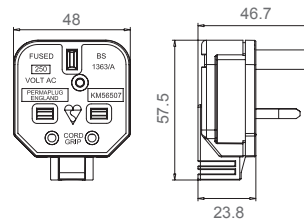

PRODUCT IMAGES

HDPT13B

HDPT13W

HDPT13O

LINE DRAWING

PRODUCT INFORMATION

Part Number	HDPT13x
Colour options (x)	Black (B), Orange (O), White (W)
Product Dimensions	Height 57.5mm x Width 48mm x Depth 46.7mm

TECHNICAL SPECIFICATIONS

Standard(s)	This product is certified to applicable British safety standards	
	BS 1363/A	
Maximum Load (Wattage)	13A: 3120 Watts, 240 Volts	
IF IN DOUBT CONSULT A QUALIFIED ELECTRICIAN		

SAFETY WARNING