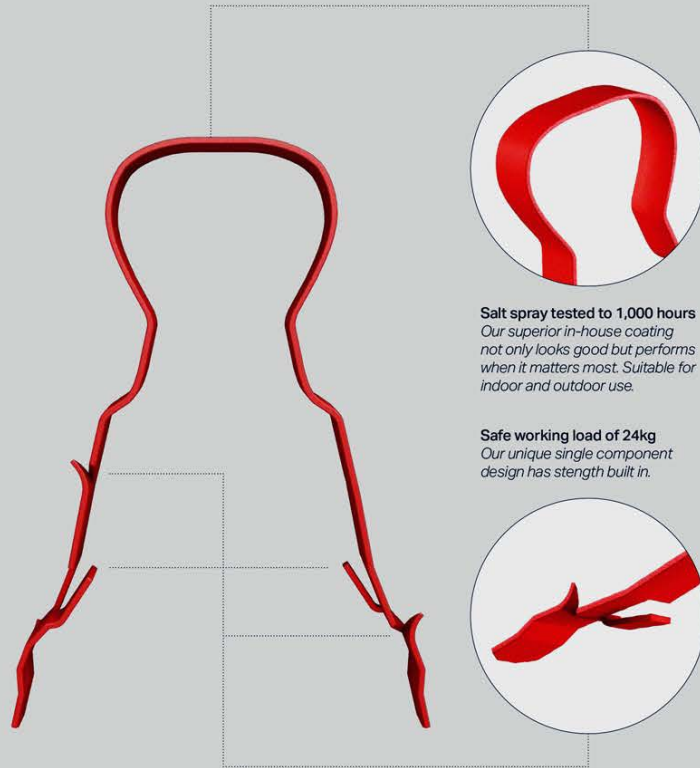

FIRECLIP™

For Single or Double cable applications

70% quicker to install than traditional methods

18th Edition and Fire-Rated Cable Fixings. Safe and Compliant

90 & 120 minute fire resistant, meeting BSi and DIN classifications

Smoke emission tested to London Underground Standard

>1200 degrees Celsius melting point

Can be used with mini trunking alignment

Salt spray tested to 1,000 hours
Our superior in-house coating not only looks good but performs when it matters most. Suitable for indoor and outdoor use.

Safe working load of 24kg
Our unique single component design has strength built in.

FAST AND EASY TO INSTALL

No need for plugs, screws and washers – just drill your hole, slide our clip over the cable, and push it into the wall.