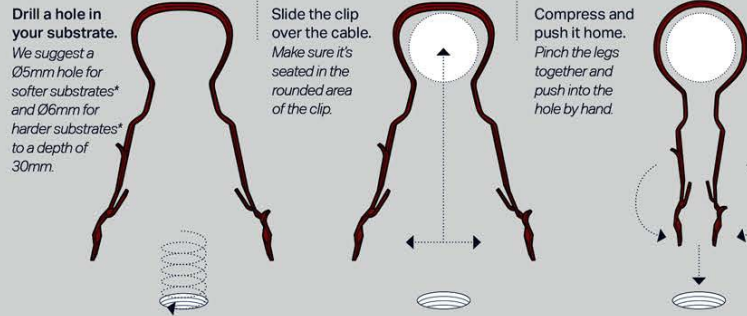

Smoke emission tested to London Underground Standard

>1200 degrees Celsius melting point

Can be used with mini trunking alignment

Salt spray tested to 1,000 hours
Our superior in-house coating not only looks good but performs when it matters most. Suitable for indoor and outdoor use.

Safe working load of 24kg
Our unique single component design has strength built in.

FAST AND EASY TO INSTALL

No need for plugs, screws and washers – just drill your hole, slide our clip over the cable, and push it into the wall.

Drill a hole in your substrate.
We suggest a Ø5mm hole for softer substrates* and Ø6mm for harder substrates* to a depth of 30mm.

Slide the clip over the cable.
Make sure it's seated in the rounded area of the clip.

European Standards:
– DIN 4102-12 E90

4mm — 14mm
Soft skin, flex and round cables. Single and Doubles.

Versatile
Can hold cable from Ø4mm up to Ø14mm. Available in a variety of colours including Red, Black or White.