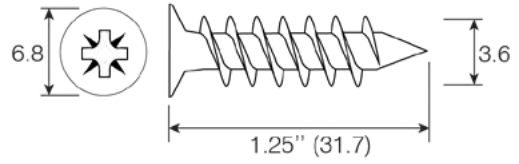

Product Code: QWDS6X125

Luckinslive 433569121

Description: 6 x 1.25" Twin Thread Countersunk Pozi Screws

**Dimensions**

Length (mm)	30
Size (Imperial/inches)	6 x 1.25
Size (Metric/mm)	3.6 x 30
Overall Length (mm)	31.7
Thread Diameter (mm)	3.6
Diameter (mm)	3.6
Overall Length (Inch)	1.25
Head Diameter (mm)	6.8

**General Information**

Head Type	Pozi Countersunk Head
Driver Bit Size	No. 2

**Materials**

Material: Bright Zinc Plated Carbon Steel

**Additional Information**

Twin threads with parallel shank enabling faster insertion and greater pull out resistance.