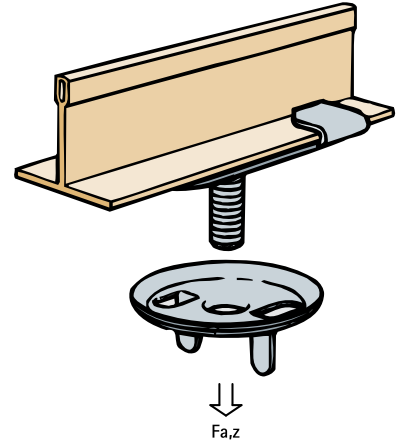

# Britclips® T Bar / Twist On Clip (AC)

(J 35 105)

for ceiling grid 15 - 25 mm

## Features and benefits

- twist on fixing
- for fixing to the ceiling grid
- with stud bolt M6 (length see table) for fixing of clamp, conduit junction box, etc.
- spin nut included
- material: spring steel (type CS70)
- surface treatment: Delta-Tone 9000 (480 hours)