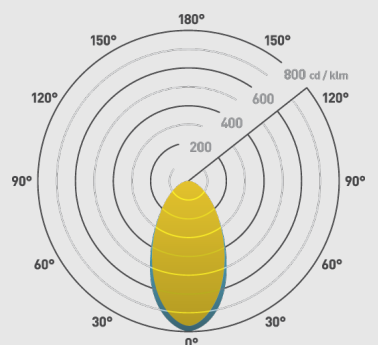

Beam angle: 55°