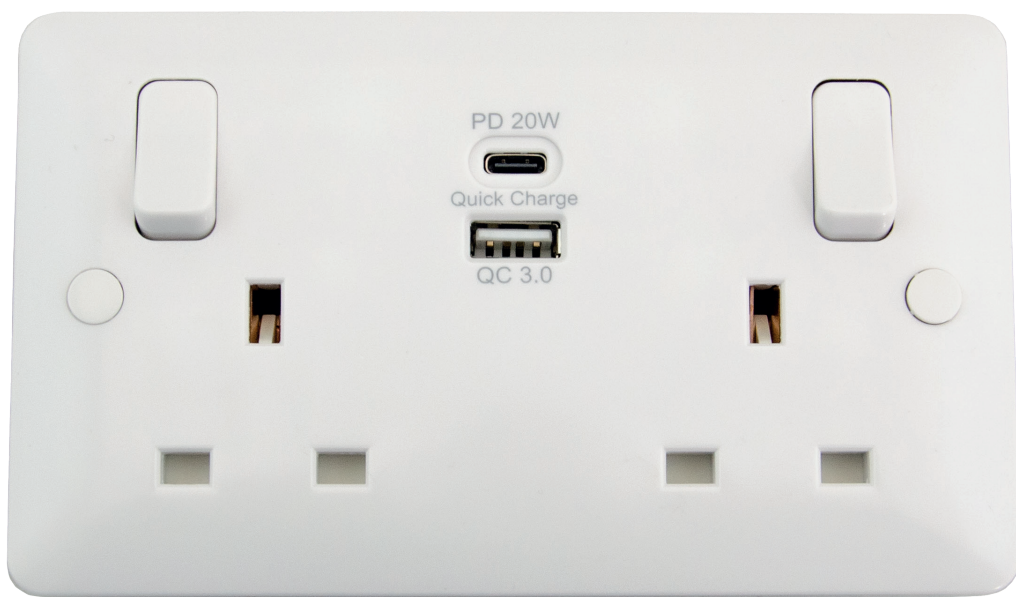

Wireplast

Wiring Accessories

Data Sheet

W213SSA+C/USB

13A 2 Gang SP USB Socket
Type A+C Quick Charge

Technical Specifications

Plate Finish	White	IP Rating	IP20
Depth	10mm	Input Voltage	Mains 250V 50Hz
Width	146mm	Maximum Load	13A
Height	86mm	Terminal Capacity	3x2.5mm ² or 3x4mm ² or 2x6mm ²
Minimum Mounting Depth	25mm	Standards	BS 1363-2