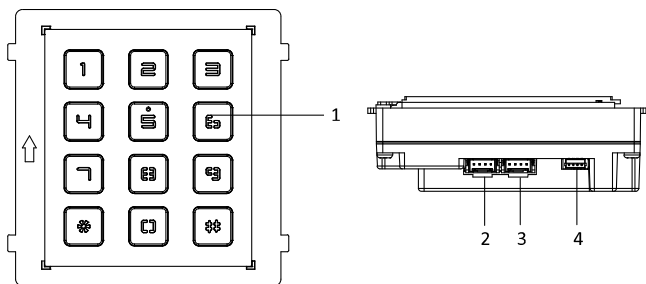

Specification

System parameters	
Processor	Embedded MCU Processor
Operation method	Physical button
Interfaces	
Module-connecting	2 (1 input, 1 output)
Debug	1
General	
Physical button	12
DIP switch	8
Power input	12 VDC (powered by the other module)
Power output	12 VDC (powered for the other module)
Power consumption	1 W
Working temperature	-40° C to +55° C (-40° F to 131° F)
Working humidity	10% to 95%
IP protection level	IP65, IK7
Installation	Flush mounting, surface mounting
Dimension	98.5 mm × 100 mm × 34.2 mm (3.87" × 3.95" × 1.33")
Weight	529 g (with packaging) 265 g (without packaging)

DS-KD-ACW3

Available Model

DS-KD-KP

Appearance and Interfaces

No.	Description
1	Button
2	Module-connecting Interface (output)
3	Module-connecting Interface (input)
4	Debug Port

Distributed by

HIKVISION®

Headquarters