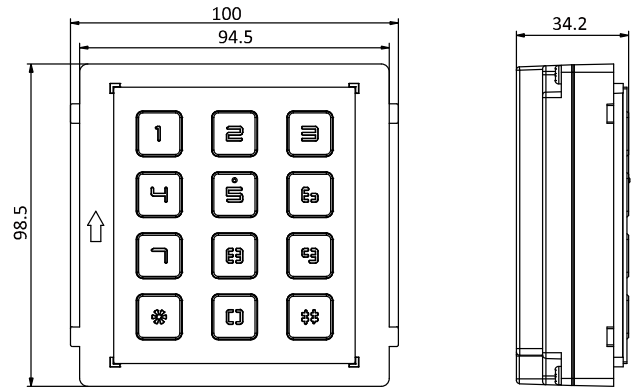

Specification

System parameters	
Processor	Embedded MCU Processor
Operation method	Physical button
Interfaces	
Module-connecting	2 (1 input, 1 output)
Debug	1
General	
Physical button	12
DIP switch	8
Power input	12 VDC (powered by the other module)
Power output	12 VDC (powered for the other module)
Power consumption	1 W
Working temperature	-40° C to +55° C (-40° F to 131° F)
Working humidity	10% to 95%
IP protection level	IP65, IK7
Installation	Flush mounting, surface mounting
Dimension	98.5 mm × 100 mm × 34.2 mm (3.87" × 3.95" × 1.33")
Weight	529 g (with packaging) 265 g (without packaging)

Dimension

Accessory

Optional

Available Model

DS-KD-KP