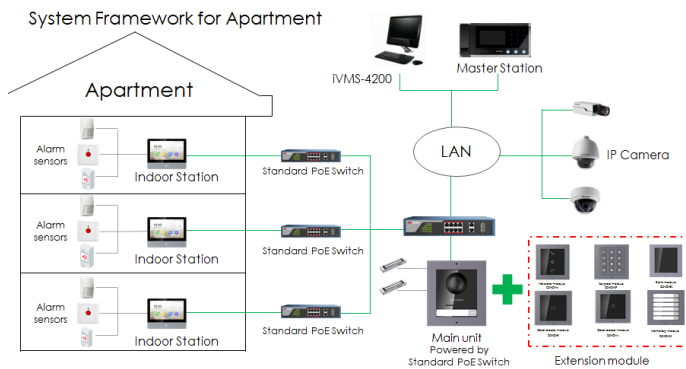

DS-KD-KP Video Intercom Keypad Module

Key Feature

- Supports unlock the door via entering password
- Supports call the resident via entering room No.
- Backlight compensation
- Easy to and extend

Typical Application