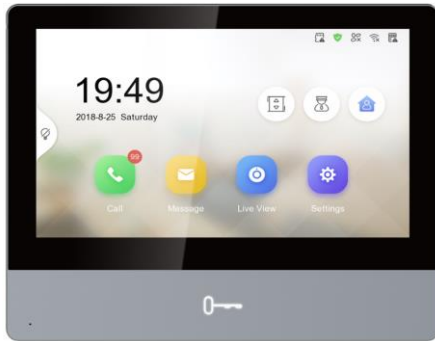

DS-KH8350-WTE1

Network Indoor Station

HIKVISION[®]

Key Feature

- Reddot award 2017 winner, 7-inch Touch-Screen Indoor Station
- Wi-Fi, standard PoE/ 12 VDC
- TF card, max 32G, for capture while video calling
- 8-ch alarm input , 2 alarm output, 1 × RS-485
- Remote unlocking via the client or the APP
- Views live videos of door stations and external cameras

Specification

| Display parameters | |
|----------------------------|--|
| Size | 7-inch |
| Operation method | Capacitive touch screen, physical button |
| Type | Colorful IPS LCD |
| Video parameters | |
| Lens | Not supported. |
| FOV | / |
| Pixel | / |
| Audio parameters | |
| Audio compression standard | G.711 U |
| Audio Input | Built-in omnidirectional microphone |
| Audio output | Built-in loudspeaker |
| Audio compression bitrate | 64 Kbps |
| Audio quality | Noise suppression and echo cancellation |

| Volume adjustment | Adjustable |
|------------------------|---|
| Network parameters | |
| Communication protocol | TCP/IP, SIP, RTSP |
| Wired network | 10/100 Mbps self-adaptive |
| Wi-Fi | Wi-Fi 802.11 b/g/n |
| Bluetooth | / |
| Zigbee | / |
| Device interfaces | |
| Network interface | 1 RJ-45 10/100 Mbps self-adaptive |
| Power interface | 1 |
| General | |
| Power supply | IEEE802.3af, standard PoE 12 VDC/1 A |
| Power consumption | ≤ 7 W |
| Working temperature | -10 ° C to 55 ° C (14 ° F to 131 ° F) |
| Working humidity | 10% to 90% |
| Button | 1 |
| Installation | Surface mounting |
| Indicator | 0 |
| Weight | With package: 899 g Without package: 355 g |
| Protective level | / |
| Dimensions | 180 mm × 140 mm × 22.4 mm (7.09" × 5.51" × 0.88") |