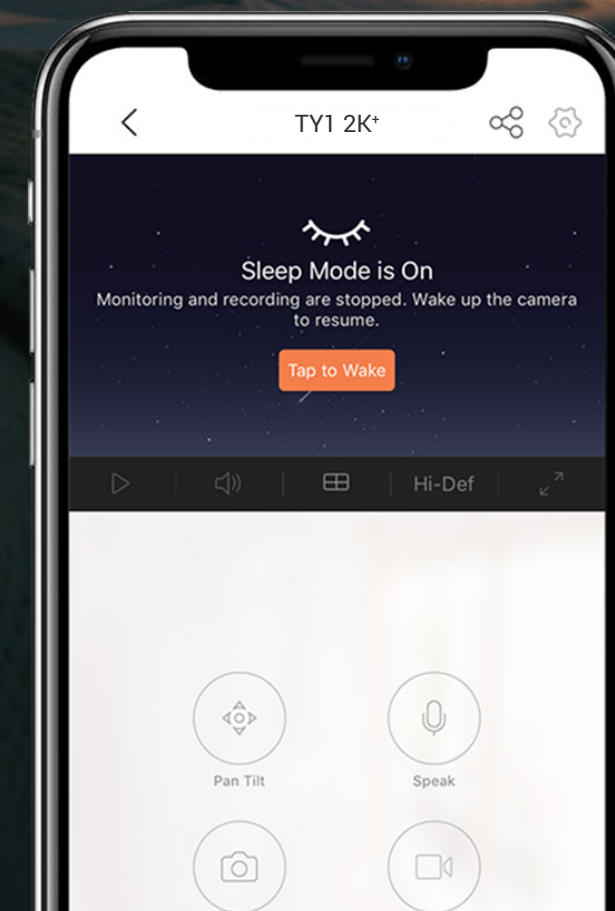

TLS
Data Transmission
Encryption

AES-128
Data Encryption

1. 1 Local storage cards must be purchased separately. Cloud storage service is only available in certain market regions. Please verify availability before making a purchase.
2. 2 Data from EZVIZ Lab's test results under standard conditions. The video compression efficiency will vary with the frequency and complexity of the activity captured, as well as other environmental factors.