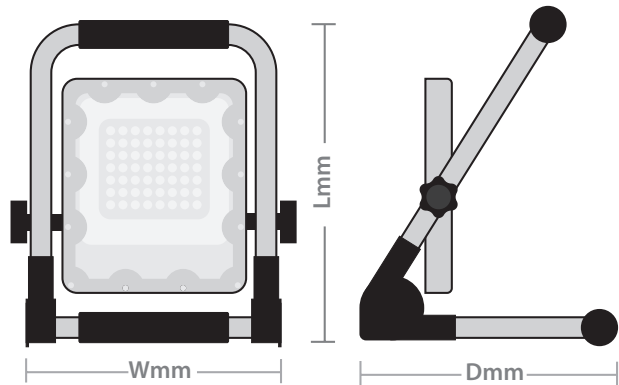

## RECHARGEABLE FLOODLIGHTS

Krypton is a lightweight, portable, rechargeable floodlight with a sleek design. Push button operation features 3 light levels and amber SOS flashing sequence, plus last level memory on/off function.

### Features

- Up to 12 hours of light when fully charged
- Choice of 3 light levels - 100%/60%/20%
- Handy amber SOS flashing function
- Folds flat - fully adjustable bracket

### Specification

<b>Material:</b>	Body: Die-cast Aluminium Lens: Polycarbonate
<b>Colour Temperature:</b>	6000K
<b>Colour Finish:</b>	Yellow
<b>CRI:</b>	>80
<b>LED Lifetime:</b>	L70B50 30,000 Hrs
<b>Charge Time:</b>	5-6 Hours
<b>Operation Time:</b> (From full charge)	100% - 4 Hrs 60% - 9 Hrs 20% - 12 Hrs
<b>Charge Cable:</b>	USB Charging cable included
<b>IP Rating:</b>	IP65
<b>IK Rating:</b>	IK08
<b>Battery Type:</b>	Lithium Ion
<b>Working Temperature:</b>	-20°C to 45°C
<b>Guarantee:</b>	2 Years

### Dimensions

Product Code	Dimensions
KRY10	L: 269mm, W: 204mm, D: 183mm
KRY20	L: 280mm, W: 218mm, D: 183mm
KRY50	L: 382mm, W: 292mm, D: 215mm

Product Code	Description	Wattage	Lumen Output	Efficacy	Beam Angle	Weight (Kg)	Barcode
KRY10	Krypton Rechargeable Floodlight	10W	600 / 360 / 120 lm	60 lm/W	90°	0.7	5055807622837
KRY20	Krypton Rechargeable Floodlight	20W	1000 / 600 / 200 lm	51 lm/W	90°	0.87	5055807622844
KRY50	Krypton Rechargeable Floodlight	50W	2400 / 1440 / 480 lm	50 lm/W	90°	1.61	5055807622851
KRY/USB	Krypton USB Charging Cable	-	-	-	-	-	-