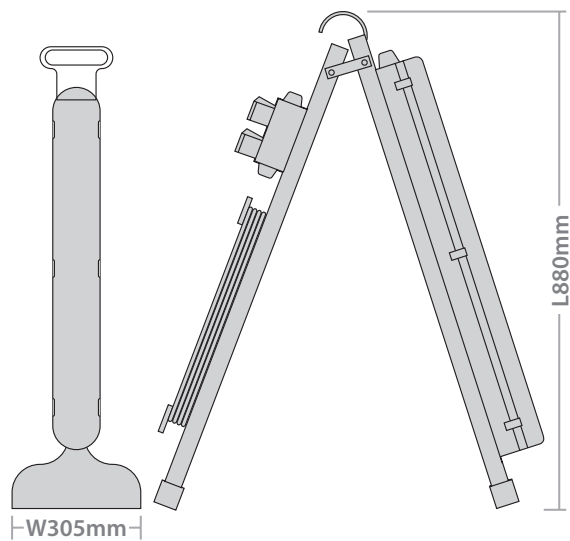

PLASTERER'S A-FRAME

PORTABLE SITE LIGHTING

Our Plasterer's A-Frame is a handy addition to the Weatherguard Site range. This portable fitting is easy to relocate and features a useful cable storage facility.

Features

- Lightweight and easy to relocate on site
- Strong, stable frame
- Includes 2x110V power outlets for connecting more fittings or power tools
- Supplied with 5m cable and pre-wired plug

Specification

Material:	Body & Diffuser: Polycarbonate Frame: Steel
Colour Temperature:	4000K
Colour Finish:	Yellow
CRI:	Ra>80
LED Lifetime:	L80B50 30,000 Hrs
IP Rating:	IP65
IK Rating:	IK07
Working Temperature:	-20°C to 40°C (Emergency version 0°C to 40°C)
Power Factor:	0.9
Emergency Battery Type:	Ni-Cd
Electrical Class:	Class I
Guarantee:	3 Years (1 year for emergency batteries)

Dimensions

Product Code	Description	Wattage	Lumen Output	Emergency Lumen Output	Efficacy	Barcodes	Weight (kg)
WGS220Y/AF	Weatherguard Site A-Frame	20W	2000 lm	-	100 lm/W	5055807622769	3.0
WGS220Y-E/AF	Weatherguard Site A-Frame c/w 3Hr EM	20W	2000 lm	180 lm	100 lm/W	5055807622776	3.3