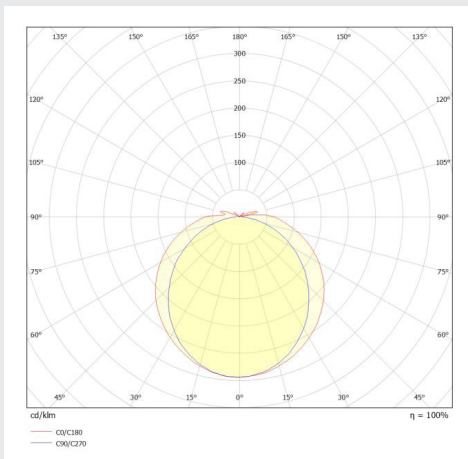

Product Code	Description	Length	Wattage	Lumen Output	Emergency Lumen Output	Efficacy	Power Factor	Barcodes	Net Weight (kg)
WGS220Y/PC	Weatherguard Site c/w Flex & Junction Box	600mm	20W	2000 lm	-	100 lm/W	0.5	5055807622721	0.98
WGS220Y-E/PC	Weatherguard Site c/w Flex & Junction Box with 3Hr Emergency	600mm	20W	2000 lm	180 lm	100 lm/W	0.5	5055807622738	1.32
WGS525Y/PC	Weatherguard Site c/w Flex & Junction Box	1500mm	25W	2500 lm	-	100 lm/W	0.9	5055807623636	1.4
WGS525Y-E/PC	Weatherguard Site c/w Flex & Junction Box with 3Hr Emergency	1500mm	25W	2500 lm	225 lm	100 lm/W	0.9	5055807623643	1.75
WGS550Y/PC	Weatherguard Site c/w Flex & Junction Box	1500mm	50W	5000 lm	-	100 lm/W	0.9	5055807623650	2.2
WGS550Y-E/PC	Weatherguard Site c/w Flex & Junction Box with 3Hr Emergency	1500mm	50W	5000 lm	450 lm	100 lm/W	0.9	5055807623667	2.65

Maximum Fittings Per Circuit

Automatic Circuit Breaker Type:	B6	B10	B13	B16	B20	C10	C13	C16	C20
Rated Current:	6A	10A	13A	16A	20A	10A	13A	16A	20A
Cable (mm):	1.5	1.5	1.5	1.5	2.5	1.5	1.5	1.5	2.5
WGS220Y/PC WGS220Y-E/PC	14	56	56	56	98	56	56	56	98
WGS525Y/PC WGS525Y-E/PC	10	42	42	42	77	42	42	42	77
WGS550Y/PC WGS550Y-E/PC	12	22	22	22	37	22	22	22	37

Light Distribution Curve

www.redarrowelectrical.co.uk