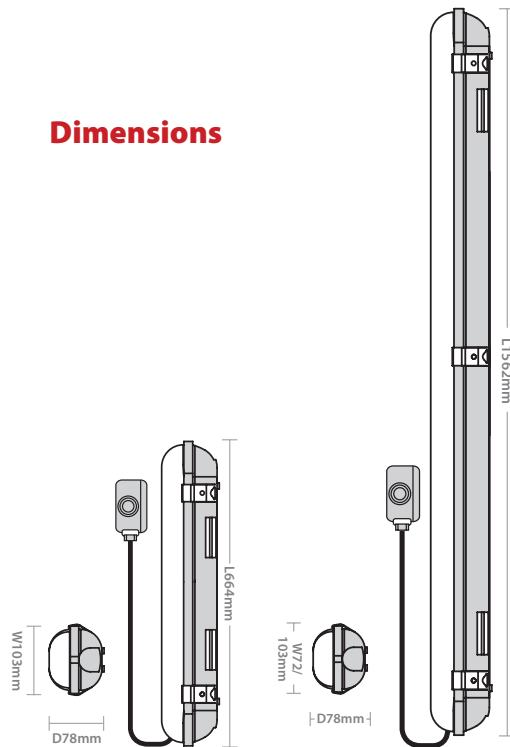

Dimensions