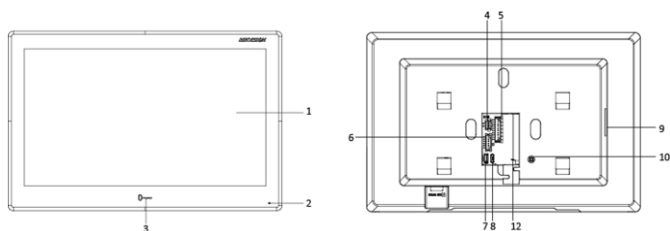

Physical Interface

No.	Description	No.	Description
1	Screen	7	Debugging Port
2	Microphone	8	microUSB Interface
3	Unlock Button	9	Loudspeaker
4	Power Supply Interface	10	Reserved
5	Alarm Terminals	11	TAMPER
6	RS-485/Relay Interface	12	Network Interface

Specification

System parameters	
Operating system	Embedded Android operation system
ROM	8 GB Emmc
RAM	2 GB
CPU	Embedded processor
Display parameters	
Screen size	10.1-inch
Operation method	Capacitive touch screen
Type	Colorful IPS
Resolution	1024 × 600
Video parameters	
Lens	/
Resolution	/
FOV	/
WDR	/
Video compression standard	/
Focal length	/