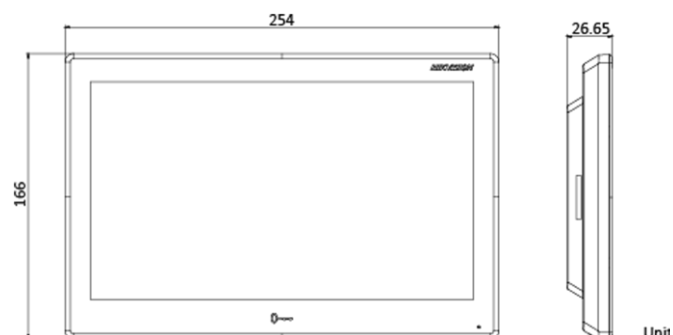

Audio parameters	
Audio compression standard	G.711 U, G.711 A
Audio input	Built-in omnidirectional microphone
Audio output	Built-in loudspeaker
Audio compression bitrate	64 Kbps
Audio quality	Noise suppression and echo cancellation
Volume adjustment	Adjustable

Capacity	
Event capacity	200
Notice capacity	16
Linked indoor extensions capacity	15

Network parameters	
Communication protocol	TCP/IP, SIP, RTSP
Wired network	Support
Wi-Fi standard	Wi-Fi 802.11 b/g/n
Bluetooth version	/
3G/4G standard	/
Zigbee	/

Device interfaces	
Alarm input	8
Network interface	1 RJ-45 10/100 Mbps self-adaptive
TAMPER	/
RS-485	1
TF card	Reserverd
Alarm output	1 relay output, 1 alarm output
Power interface	1

General	
Button	/
Installation	Surface mounting
Indicator	/
Weight	Without package: 875 g With package: 1060 g
Protective level	/
Working temperature	-10 ° C to 50 ° C (14 ° F to 122 ° F)
Working humidity	10% to 90%

Dimensions	254 mm × 166 mm × 26.65 mm (10.0" × 6.54" × 1.05")
Battery	/
Power supply	IEEE802.3af, standard PoE 12 VDC, 1 A
Application environment	Indoor
Power consumption	≤ 8 W
Language	English, French, Portuguese (Brazil), Spanish, Russian, German, Italian, polish, Arabic, Turkish, Vietnamese, Hungarian, Dutch, Romanian, Czech, Bulgarian, Ukrainian, Croatian, Serbian, Greek, Norwegian, Danish

Available Model

DS-KH9510-WTE1(B)

Dimension