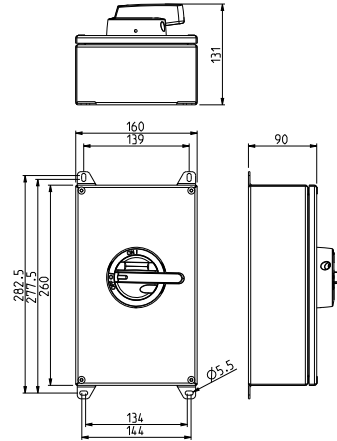

STAINLESS STEEL ENCLOSED SAFETY SWITCHES / ISOLATORS IP69K 16-125A

- IP69K rating
- LK11 handle (Black or yellow/red)
- Where hygiene and good protection against corrosion are required
- Padlockable
- Door interlock with defeat mechanism

H32