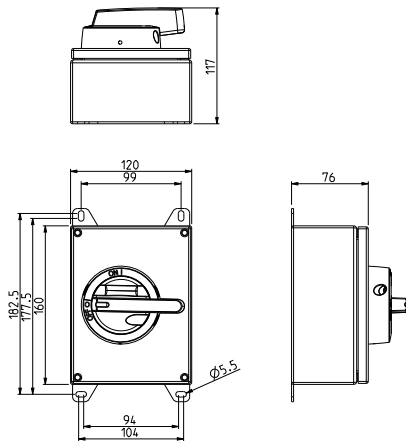

- IP69K rating
- LK11 handle (Black or yellow/red)
- Where hygiene and good protection against corrosion are required
- Padlockable
- Door interlock with defeat mechanism

H23