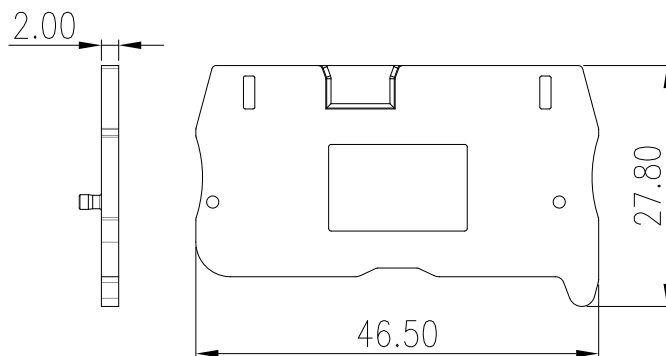

DP1.5C

DIN Rail Terminal Blocks > Accessories

Specification

Product description	End cover
Color	Grey(default)
Material	PA
Inflammability class	UL94-V0
Compatible products	DP1.5
Package	50 pcs / box