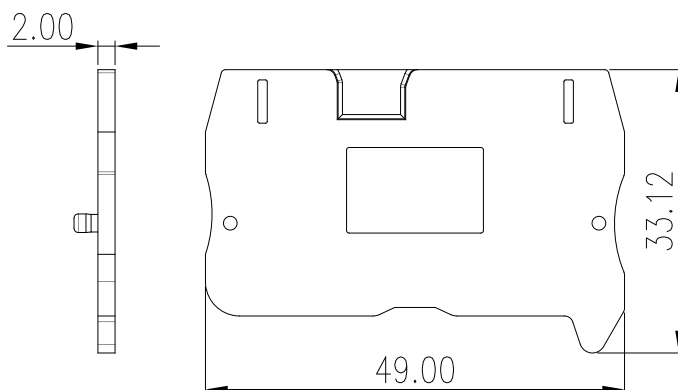

# DP2.5C

DIN Rail Terminal Blocks > Accessories

## Specification

Product description	END COVER
Color	GREY(default)
Material	PA66
Inflammability class	UL94-V0
Compatible products	DP2.5
Package	50 pcs / box