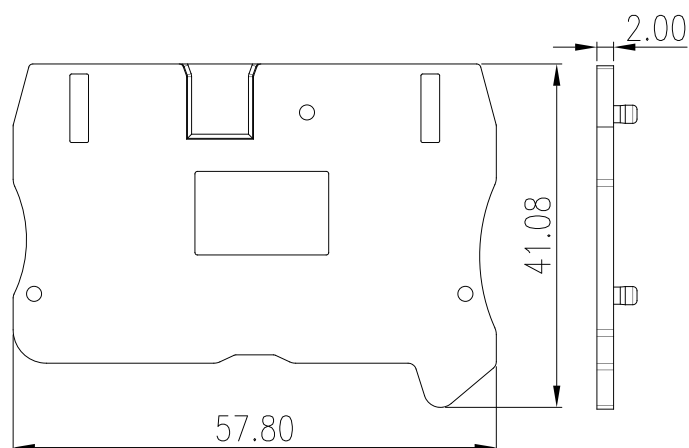

# DP6C

DIN Rail Terminal Blocks > Accessories

## Specification

Product description	End cover
Color	Grey(default)
Material	PA
Inflammability class	UL94-V0
Compatible products	DP6
Package	50 pcs / box