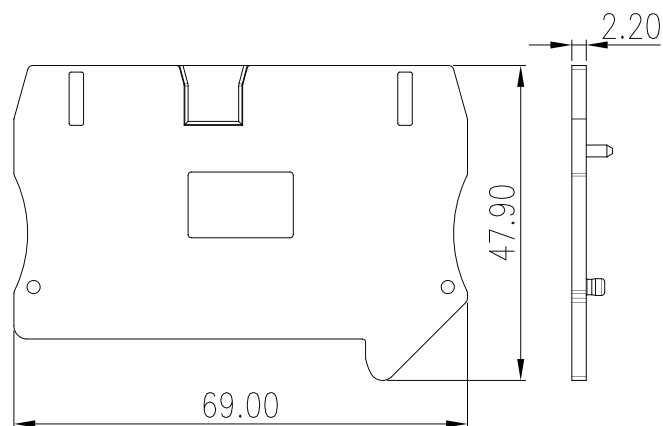

DP10C

DIN Rail Terminal Blocks > Accessories

Specification

Product description	END COVER
Color	GREY (default)
Material	PA66
Inflammability class	UL94-V0
Compatible products	DP10
Package	50 pcs / box