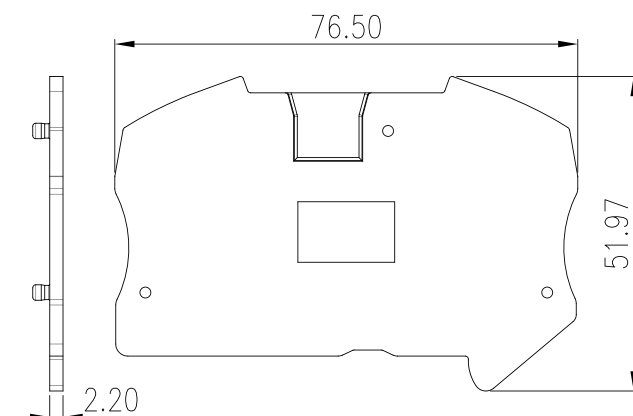

# DP16C

DIN Rail Terminal Blocks > Accessories

## Specification

Product description	END COVER
Color	GREY(default)
Material	PA66
Inflammability class	UL94-V0
Compatible products	DP16
Package	50 pcs / box