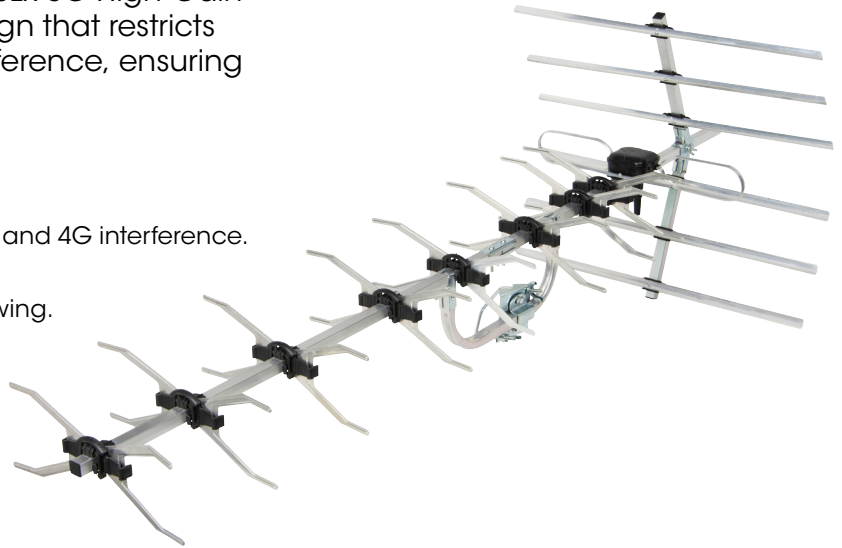

# 5G High-Gain Yagi Outdoor Aerial

tuned to reject 5G & 4G mobile phone signals

Part Number:  
**27884V**

Elevate your viewing experience with the SLX 5G High-Gain Yagi Outdoor Aerial, featuring a new design that restricts bandwidth to combat mobile signal interference, ensuring access to all local digital TV signals.

## Features & Benefits

- Tailored for strong signal strength areas.
- New bandwidth-restricting design to prevent 5G and 4G interference.
- Receives all locally available digital TV signals.
- Compatible with 4K Ultra HD for crystal-clear viewing.
- Suitable for outdoor or loft installation.
- Fixing kit is required for proper installation.

Technical Specifications	
Number of Elements	<b>48</b>
Suitable For	<b>FM/DAB/TV Ch 21-48 Freeview™</b>
Frequency Range	<b>470-694MHz</b>
Forward Gain	<b>12dBd</b>
Forward Gain	<b>14dBi</b>
Impedance	<b>75Ω</b>
Front/Back Ratio dB	<b>&gt;15dB</b>
Beam Width ±	<b>H ±30° / V ±35°</b>
Connector	<b>F-Type</b>
Compliance	<b>RED EN 303 354</b>
Dimensions	<b>L 1260mm x W 500mm</b>