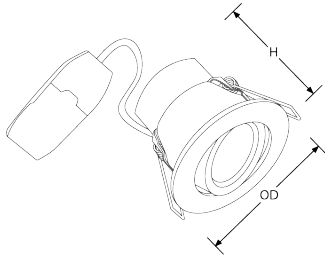

**Product Description:**

**R6™CWS Adjustable 4-6W Colour & Wattage Switchable Fire Rated Downlight with FastRFix**

With the installer and wholesaler in mind, Aurora introduces the Adjustable R6™CWS. The R6™CWS is Aurora's very first colour and wattage switchable fire rated downlight, supplied with a FastRFix and at a height of 63mm, it is ideal for shallow ceiling voids. Colour switch is located on the back of the fitting and the wattage switch can be found on the remote driver. Product comes complete with a polycarbonate white bezel (polished chrome, satin nickel and matt black bezels sold separately).

## Line Drawing

## Product Specs:

Input Voltage	220~240V
IP Rating	IP65
Overall Diameter (mm)	88
Height (mm)	63
Cutout Diameter (mm)	70-70
Operating Temp. (Max) °C	45°C
Insulated Covered Operating Temp. (Max) °C	25+°C