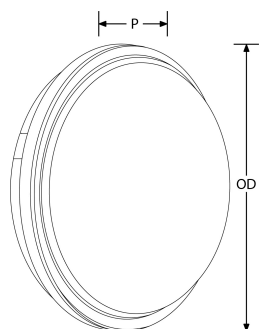

Product Description: Utilite™CS 20W Colour Switchable IP65 Round Utility Bulkhead

Utilite™CS round bulkhead has impact resistant polycarbonate housing, providing a tough exterior and making them ideal for all basic industrial, commercial and residential installations. Separate eyelid and grille bezels are available. The range also features colour switchable technology allowing the colour temperature to be set at either 3000K, 4000K or 6500K on site.

Line Drawing

Polar Curve

Colour

Feature & Benefits

- Colour switchable between 3000K, 4000K and 6500K
- Polycarbonate body and diffuser
- IP65 rated
- IK06 rated
- -20° - +40° ambient operating temperature
- 3 Year Warranty

Product Specs:

Input Voltage	220~240V AC	Input Frequency	50/60HZ
Power Factor	0.5	IP Rating	IP65
Lifetime L70 (hrs)	25000hrs	IK Rating	IK06
Lamp Base	None	Overall Diameter (mm)	221
Weight (Kg)	0.318	Projection (mm)	72
Height (mm)	72	Product Type	Bulkheads
Operating Temp. (Min) °C	-20°C	Operating Temp. (Max) °C	40°C