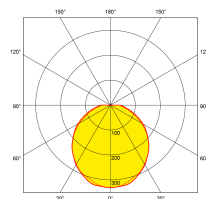

Line Drawing

Polar Curve

Colour

Feature & Benefits

- Colour switchable between 3000K, 4000K and 6500K
- Polycarbonate body and diffuser
- IP65 rated
- IK06 rated
- -20° - +40° ambient operating temperature
- 3 Year Warranty

Product Specs:

Input Voltage	220~240V AC	Input Frequency	50/60HZ
Power Factor	0.5	IP Rating	IP65
Lifetime L70 (hrs)	25000hrs	IK Rating	IK06
Lamp Base	None	Overall Diameter (mm)	221
Weight (Kg)	0.318	Projection (mm)	72
Height (mm)	72	Product Type	Bulkheads
Operating Temp. (Min) °C	-20°C	Operating Temp. (Max) °C	40°C