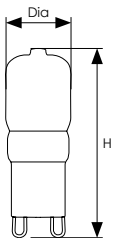

LED G9 Capsule

A++ Energy Rated LED G9 Capsule lamp for display and accent light fixtures. Featuring a miniature design that closely resembles the shape and size of a Halogen G9, making the lamp ideal for direct retrofit into existing fittings.

- 210 lumens
- 6,000 hour life
- 12,000 switching cycles
- 2700K warm white or 4000K cool white
- Lightweight plastic opaque casing
- Not suitable for dimming
- For indoor use only

Product Code	Watts (W)	Volts (V)	Cap	Colour Appearance	Colour Temp (K)	Initial Lumens (lm)	Energy Saving Halogen Equivalent (W)	Dimensions (mm)		Energy Rating	Order Qty
								Dia	H		
Single Carton											
3415	2.5	240	G9	Warm White	2700	210	18	16.5	49	A++	1
3422	2.5	240	G9	Cool White	4000	210	18	16.5	49	A++	1