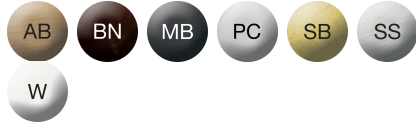

Concealed 3mm 1 Gang Socket

Concealed 3mm 1 Gang Socket

1 Gang 13Amp Dp Switched Socket Flat Concealed Plate.
Available in White, matt Black and Antique Brass with
Matching Rocker