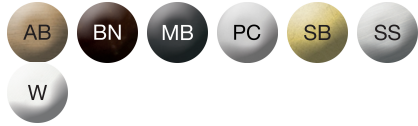

Concealed 3mm 1-4 Gang Dimmer - LED

Concealed 3mm 1-4 Gang
Dimmer - LED

1 Gang LED Push On Off 2Way Dimmer Flat Concealed Plate.