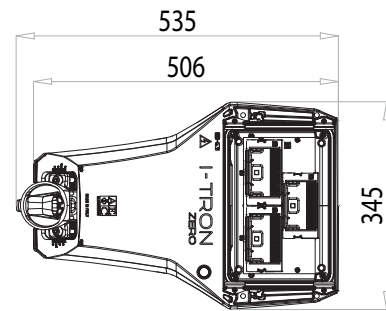

Specification

Weight: 4.5kg
 Windage: 0.03-0.13m²
 Material: Die-cast Aluminium
 Paint finish: Semi-Gloss Satin Grey

Optics

STE-M

Key Features

- 11.9 - 100.0W
- 1,680 - 14,640 Luminaire Lumens
- Efficacy up to 156.0 lm/W
- 2700K, 3000K, 4000K, CRI >70
- Lifetime >100,000hr, L94
- Marine Grade as Standard

Dimensions

All measurements in mm