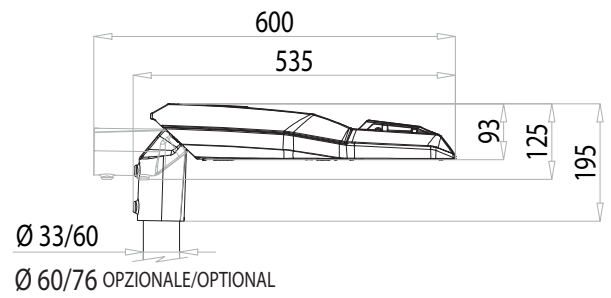

The I-TRON shall be manufactured from high-pressure die-cast aluminium and shall be powder coated with an anthracite grey marine grade finish. It shall have Zhaga D4i certification. It shall have a power output ranging between 11.9W - 100.0W, with an efficacy from 136.0 - 156.0 lm/W. It shall produce 1,680 - 14,640 luminaire lumens to create a comfortable low glare illumination with distributions to suit pathway and street applications. It shall have a fully programmable DALI driver. The luminaire shall come in 2700K, 3000K and 4000K and be rated IK09 and IP66 with post top and side entry options. The I-TRON will suit many functional projects.

Specification

Weight: 4.5kg
 Windage: 0.03-0.13m²
 Material: Die-cast Aluminium
 Paint finish: Semi-Gloss Satin Grey

Optics

STE-M

Key Features

- 11.9 - 100.0W
- 1,680 - 14,640 Luminaire Lumens
- Efficacy up to 156.0 lm/W
- 2700K, 3000K, 4000K, CRI >70
- Lifetime >100,000hr, L94
- Marine Grade as Standard

Dimensions

All measurements in mm