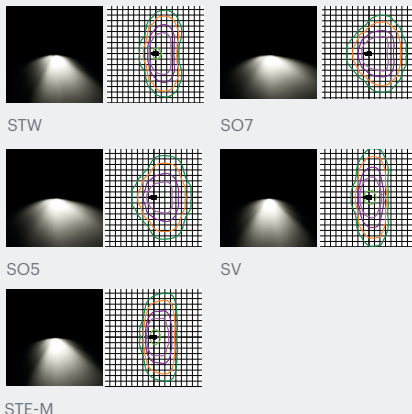

Datasheet

I-TRON

Product Description

I-TRON is a high-performance street light. The modular lens and reflector based system with high-transparency tempered glass offers energy efficient, quality output.

Specification Text

The I-TRON shall be manufactured from high-pressure die-cast aluminium and shall be powder coated with an anthracite grey marine grade finish. It shall have Zhaga D4i certification. It shall have a power output ranging between 11.9W - 100.0W, with an efficacy from 136.0 - 156.0 lm/W. It shall produce 1,680 - 14,640 luminaire lumens to create a comfortable low glare illumination with distributions to suit pathway and street applications. It shall have a fully programmable DALI driver. The luminaire shall come in 2700K, 3000K and 4000K and be rated IK09 and IP66 with post top and side entry options. The I-TRON will suit many functional projects.

Specification

Weight: 4.5kg
 Windage: 0.03-0.13m²
 Material: Die-cast Aluminium
 Paint finish: Semi-Gloss Satin Grey

Optics

STE-M

Key Features

- 11.9 - 100.0W
- 1,680 - 14,640 Luminaire Lumens
- Efficacy up to 156.0 lm/W
- 2700K, 3000K, 4000K, CRI >70
- Lifetime >100,000hr, L94
- Marine Grade as Standard