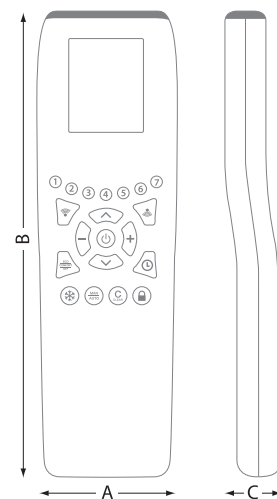

#### QUALITY ASSURANCE

Total security with 2 years warranty on all electronic components.

Visit our new website now!  
[www.rointe.co.uk](http://www.rointe.co.uk)

<b>MODEL</b>	MIC110
<b>DIMENSIONS</b>	
A (mm) - Width	54
B (mm) - Height	177
C (mm) - Depth	21
<b>MECHANICAL CHARACTERISTICS</b>	
Weight (grs)	115
RAL Colour	Blanco 9010
Covering material	PC/ABS
Functional temperature range	-20°C a 55 °C
<b>ELECTRICAL CHARACTERISTICS</b>	
Power supply	3Vdc
Battery type	2 x 1'5AAA
<b>COMUNICACION</b>	
Wireless Infrared	✓
Sending - Range (m)	3
Receiving - Range (m)	1
<b>INSTALLATION</b>	
Wall bracket	✓
Fondo instalado con soporte (mm)	25
<b>FUNCTIONALITY</b>	
TFT Screen (1.77")	✓
Programmable 7 days / 24 hours	✓
Manual/Automatic function	✓
Remote memory lock - heating and D.H.W.	✓
Anti-frost function	✓
Clear memory	✓
Modify screen brightness - On mode / Stand-by mode	✓
Visualise Nominal and Effective power	✓
<b>AVANCED FUNCTIONS</b>	
Software version	✓
Consumption time	✓
Possibility to reset system	✓
Battery level	✓
<b>APPLICABLE REGULATIONS</b>	
CE	✓
ROHS (lead-free)	✓