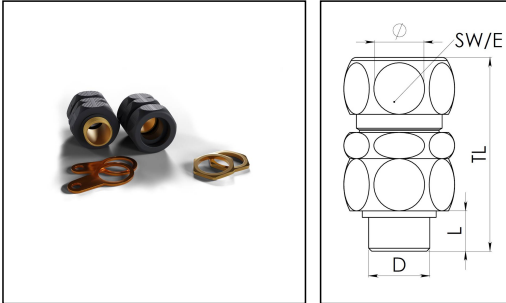

ShieldGLAND Standard M20L

ShieldGLAND Standard M20L Brass locknut, Earth tag

Products may differ in size, colour and appearance to those shown. If you require further information or customisation, please contact us directly.

Material sealing gasket	TPE
Temp. range min	-40 °C
Temp. range max	120 °C
Protection class	IP68 (5 bar 30 min)
Thread type	M
Ø Connection thread D	20
Lead	1,5
Length screw-in thread L	11 mm
Ø cable diameter min	12 mm
Ø cable diameter max	21 mm
Ø cable below cable shield max	12 mm - 17 mm
Key width SW	32 mm
Collar diameter (E)	36 mm
Total length TL	57 mm - 63 mm
Type	ShieldGLAND Standard M20L
WISKA-Order no.	10112391
Packing unit	2