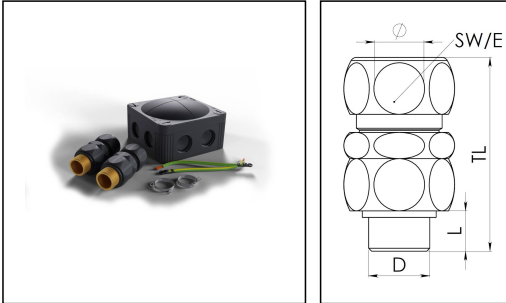

ShieldGLAND Elite M20S

ShieldGLAND Elite M20S COMBI 308, E-Spring, earth fly lead

Products may differ in size, colour and appearance to those shown. If you require further information or customisation, please contact us directly.

Material sealing gasket	TPE
Temp. range min	-40 °C
Temp. range max	120 °C
Protection class	IP68 (5 bar 30 min)
Thread type	M
Ø Connection thread D	20
Lead	1,5
Length screw-in thread L	11 mm
Ø cable diameter min	7 mm
Ø cable diameter max	16 mm
Ø cable below cable shield max	7 mm - 11 mm
Key width SW	27 mm
Collar diameter (E)	30 mm
Total length TL	57 mm - 63 mm
Type	ShieldGLAND Elite M20S
WISKA-Order no.	10112398
Packing unit	1

Remarks:

Complete with E-Spring, earth fly lead
and Junction box COMBI 308 black

18.06.2024

Your Contact:

WISKA UK Ltd.

Unit 7, Hurling Way · St. Columb Major Business Park · TR9 6SX, St. Columb Major, Cornwall · Great Britain