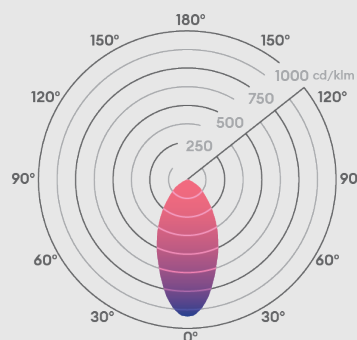

Photometrics @ 25°C

Product code	Finish	W	Colour	Beam	lm	lm/W	lx @ 1m
DLSENSE	Bezel sold separately	6W	2700K	50°	600	100	590
DLSENSE	Bezel sold separately	6W	3000K	50°	650	108	635
DLSENSE	Bezel sold separately	6W	4000K	50°	675	113	630

Beam angle: 50°